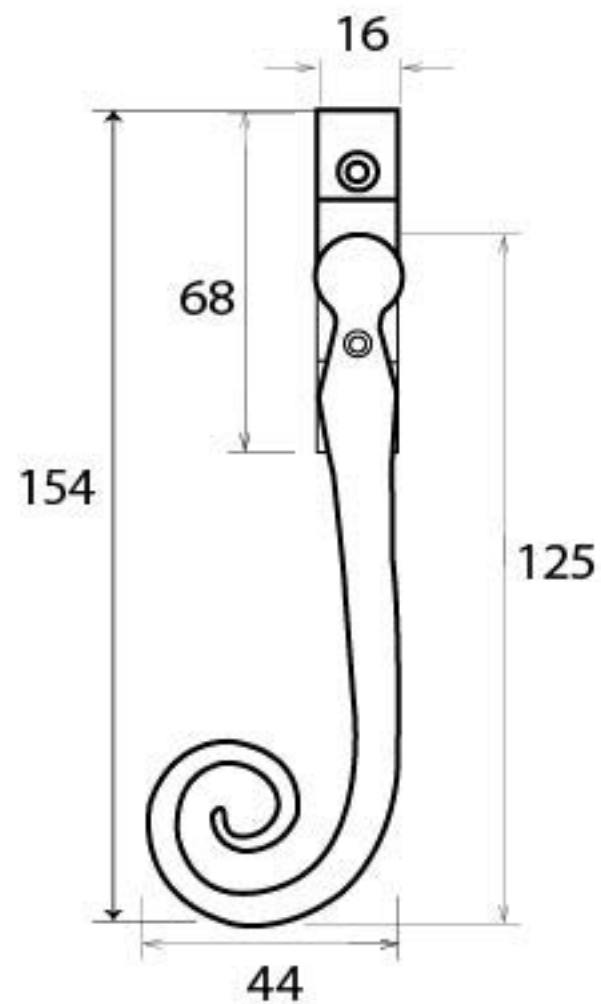

PRODUCT CODE 33342

HANDFORGED
TRADITIONAL
IRON MONGERY

Due to the hand crafted nature of our products all measurements are approximate and should be used as a guide only