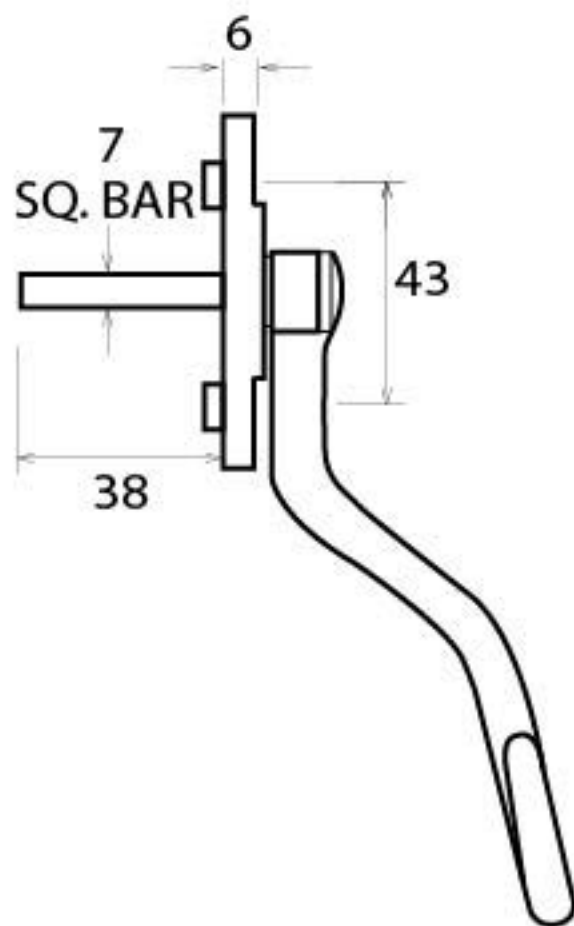

PRODUCT CODE 33342

HANDFORGED
TRADITIONAL
IRON MONGERY

Due to the hand crafted nature of our products all measurements are approximate and should be used as a guide only