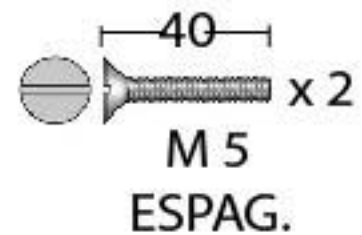

PRODUCT CODE 33342

HANDFORGED
TRADITIONAL
IRON MONGERY

Due to the hand crafted nature of our products all measurements are approximate and should be used as a guide only