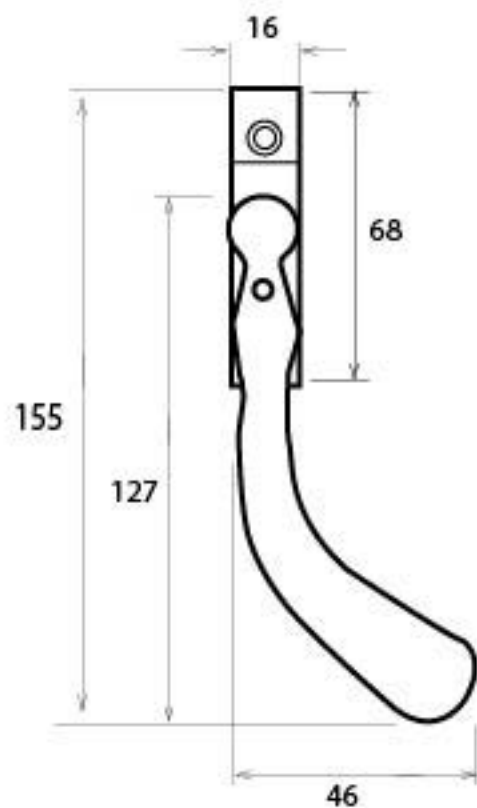

PRODUCT CODE 33343

HANDFORGED
TRADITIONAL
IRON MONGERY

Due to the hand crafted nature of our products all measurements are approximate and should be used as a guide only