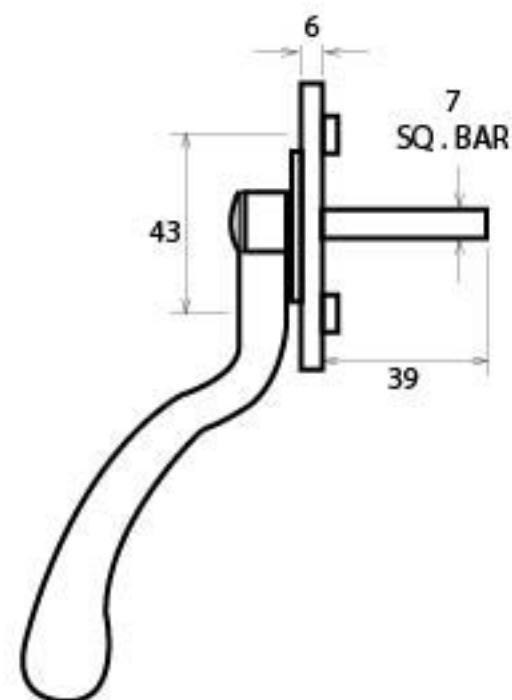

PRODUCT CODE 33343

HANDFORGED
TRADITIONAL
IRON MONGERY

Due to the hand crafted nature of our products all measurements are approximate and should be used as a guide only