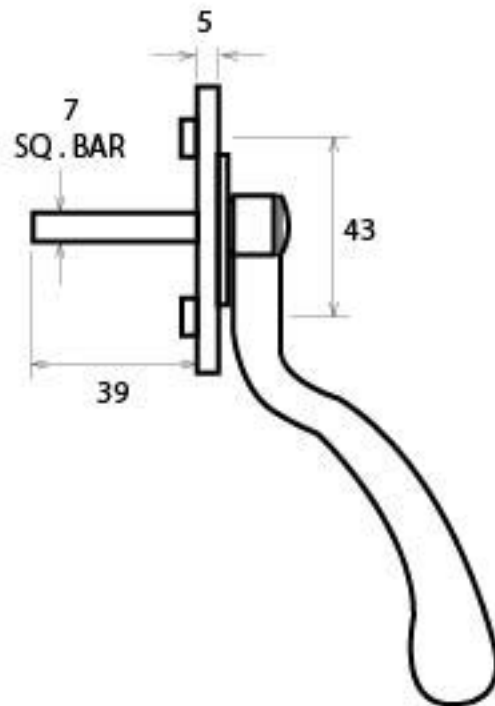

PRODUCT CODE 33344

HANDFORGED
TRADITIONAL
IRON MONGERY

Due to the hand crafted nature of our products all measurements are approximate and should be used as a guide only