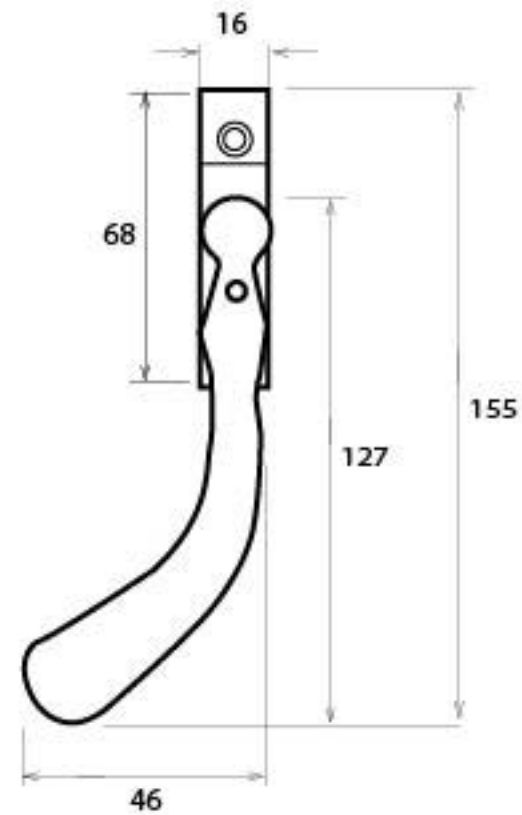

PRODUCT CODE 33344

HANDFORGED
TRADITIONAL
IRON MONGERY

Due to the hand crafted nature of our products all measurements are approximate and should be used as a guide only