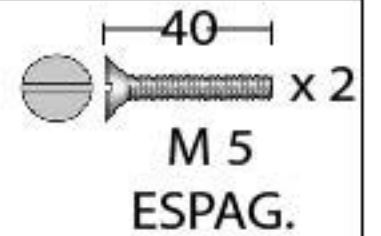

PRODUCT CODE 33345

HANDFORGED
TRADITIONAL
IRON MONGERY

Due to the hand crafted nature of our products all measurements are approximate and should be used as a guide only