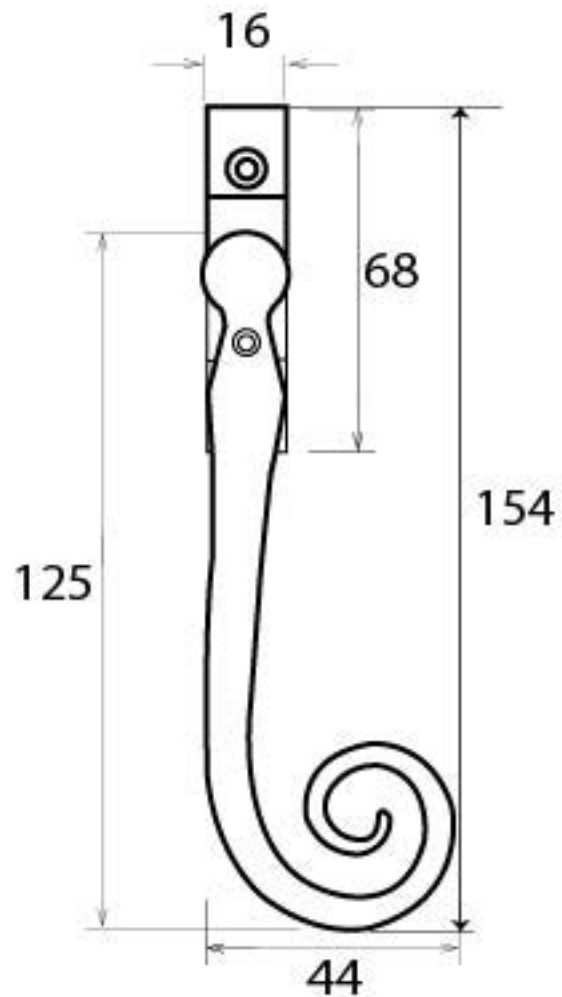

PRODUCT CODE 33345

HANDFORGED
TRADITIONAL
IRON MONGERY

Due to the hand crafted nature of our products all measurements are approximate and should be used as a guide only