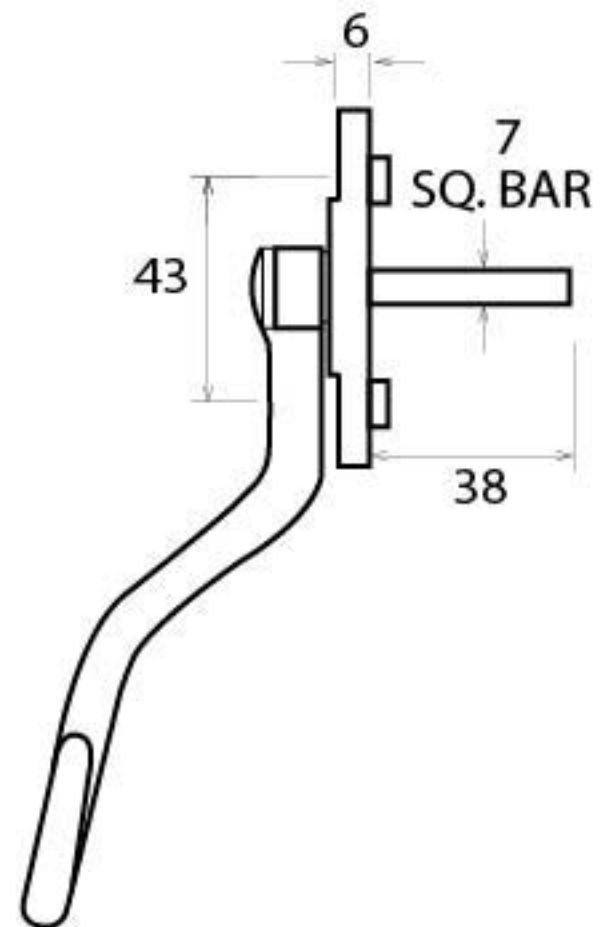

PRODUCT CODE 33345

HANDFORGED
TRADITIONAL
IRON MONGERY

Due to the hand crafted nature of our products all measurements are approximate and should be used as a guide only