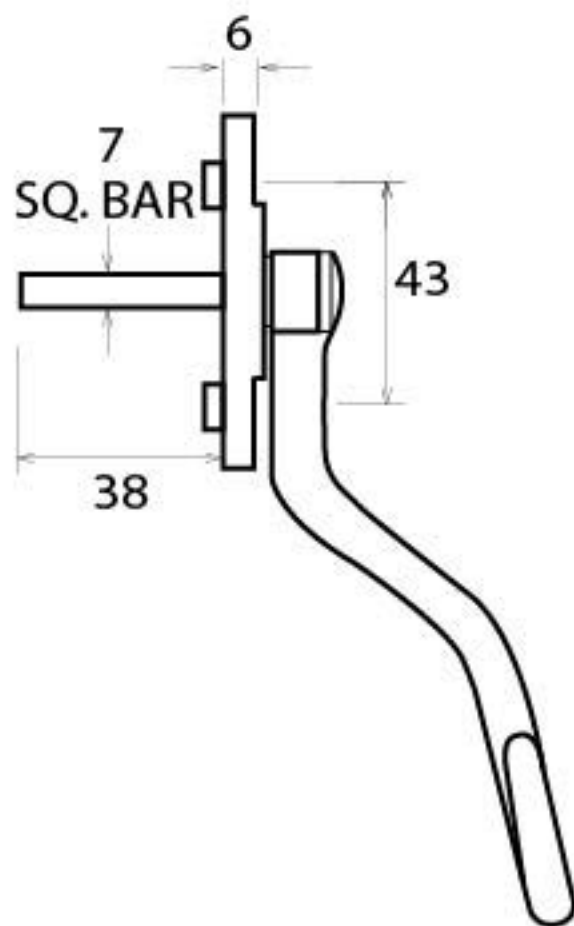

PRODUCT CODE 33342

HANDFORGED  
TRADITIONAL  
IRON MONGERY

Due to the hand crafted nature of our products all measurements are approximate and should be used as a guide only