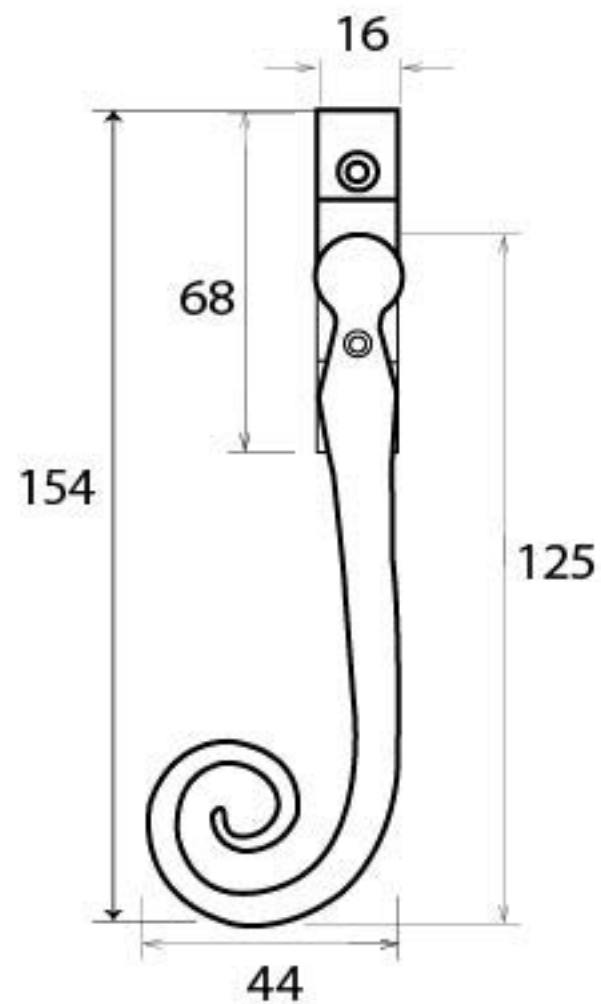

PRODUCT CODE 33342

HANDFORGED  
TRADITIONAL  
IRON MONGERY

Due to the hand crafted nature of our products all measurements are approximate and should be used as a guide only