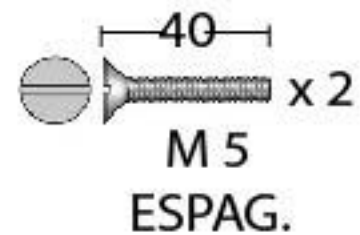

PRODUCT CODE 33342

HANDFORGED  
TRADITIONAL  
IRON MONGERY

Due to the hand crafted nature of our products all measurements are approximate and should be used as a guide only