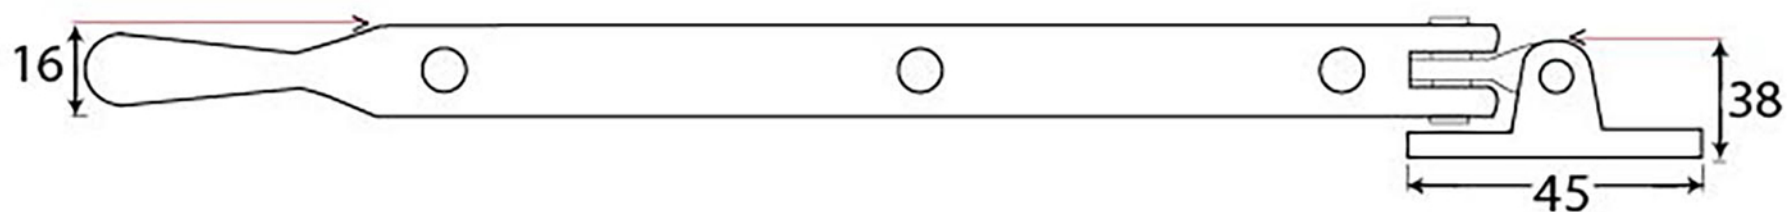

PRODUCT CODE 33347

3/4" (19mm)  
x6  
gauge 8 (4mm)

HANDFORGED  
TRADITIONAL  
IRONMONGERY

Due to the hand crafted nature of our products all measurements are approximate and should be used as a guide only