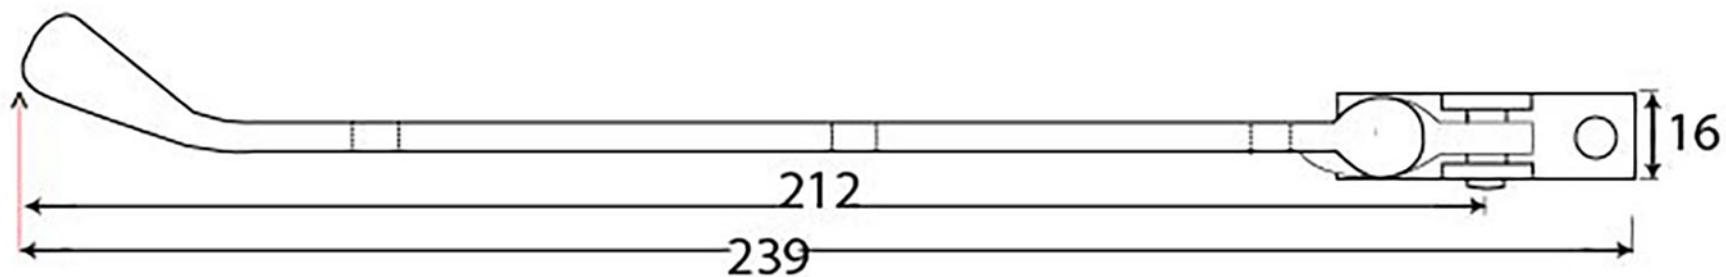

PRODUCT CODE 33347

3/4" (19mm)  
x6  
gauge 8 (4mm)

HANDFORGED  
TRADITIONAL  
IRONMONGERY

Due to the hand crafted nature of our products all measurements are approximate and should be used as a guide only