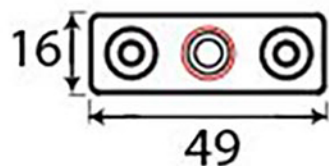

PRODUCT CODE 33347

3/4" (19mm)  
x6  
gauge 8 (4mm)

HANDFORGED  
TRADITIONAL  
IRONMONGERY

Due to the hand crafted nature of our products all measurements are approximate and should be used as a guide only