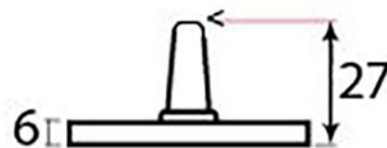

PRODUCT CODE 33347

3/4" (19mm)  
x6  
gauge 8 (4mm)

HANDFORGED  
TRADITIONAL  
IRONMONGERY

Due to the hand crafted nature of our products all measurements are approximate and should be used as a guide only