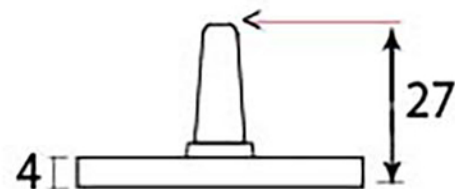

PRODUCT CODE 33348

HANDFORGED
TRADITIONAL
IRONMONGERY

Due to the hand crafted nature of our products all measurements are approximate and should be used as a guide only