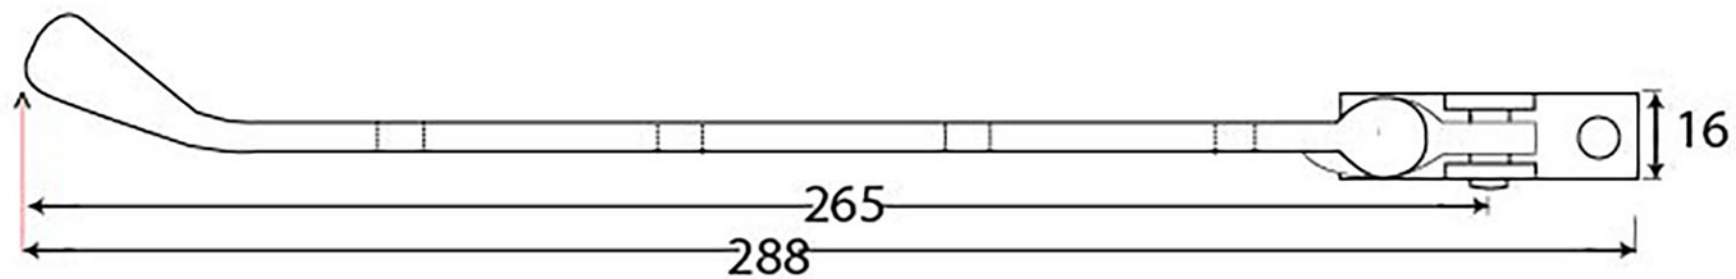

PRODUCT CODE 33348

HANDFORGED
TRADITIONAL
IRONMONGERY

Due to the hand crafted nature of our products all measurements are approximate and should be used as a guide only