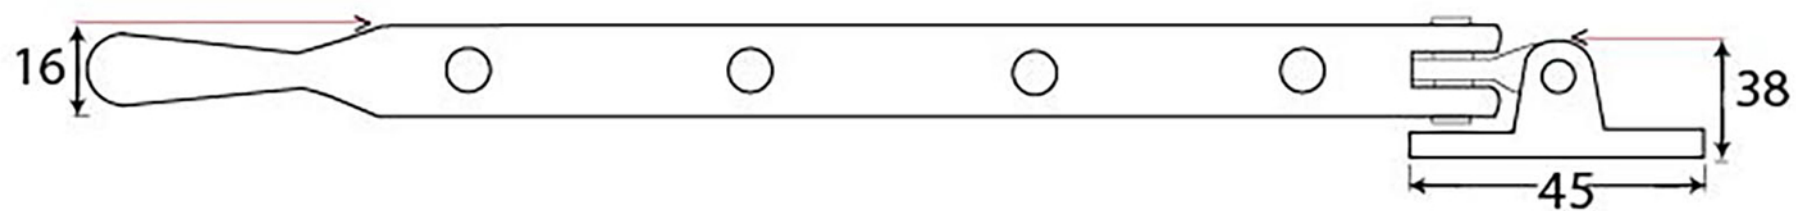

PRODUCT CODE 33348

HANDFORGED
TRADITIONAL
IRONMONGERY

Due to the hand crafted nature of our products all measurements are approximate and should be used as a guide only