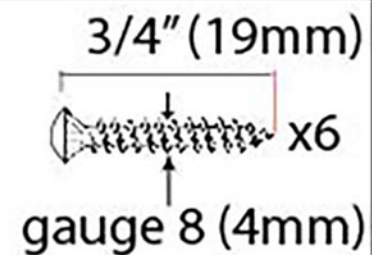

PRODUCT CODE 33348

HANDFORGED
TRADITIONAL
IRONMONGERY

Due to the hand crafted nature of our products all measurements are approximate and should be used as a guide only