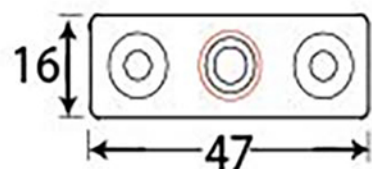

PRODUCT CODE 33348

HANDFORGED
TRADITIONAL
IRONMONGERY

Due to the hand crafted nature of our products all measurements are approximate and should be used as a guide only