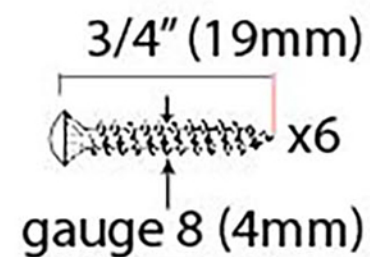

PRODUCT CODE 33349

HANDFORGED
TRADITIONAL
IRONMONGERY

Due to the hand crafted nature of our products all measurements are approximate and should be used as a guide only