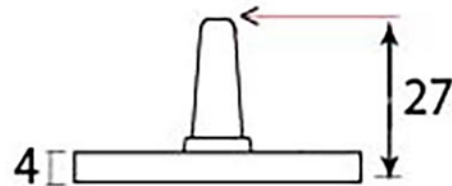

PRODUCT CODE 33349

HANDFORGED
TRADITIONAL
IRONMONGERY

Due to the hand crafted nature of our products all measurements are approximate and should be used as a guide only