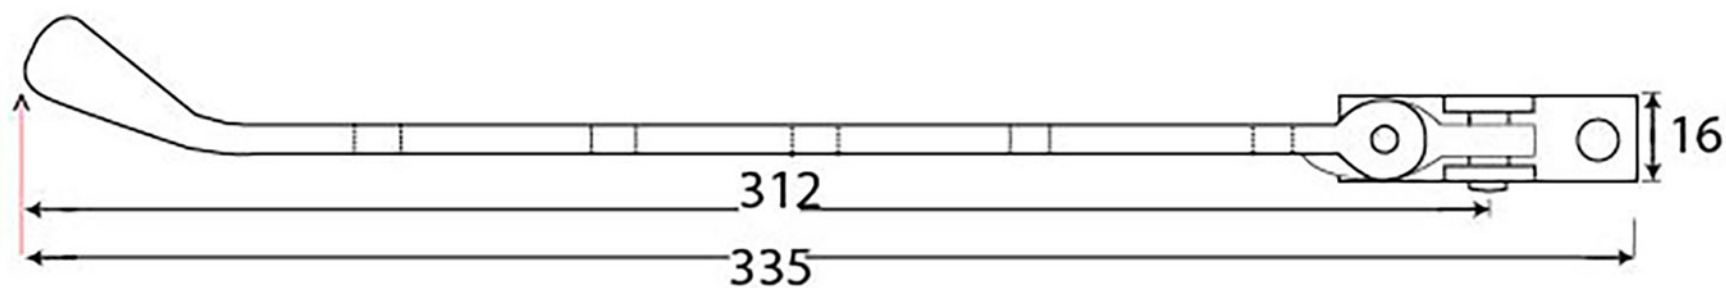

PRODUCT CODE 33349

HANDFORGED
TRADITIONAL
IRONMONGERY

Due to the hand crafted nature of our products all measurements are approximate and should be used as a guide only