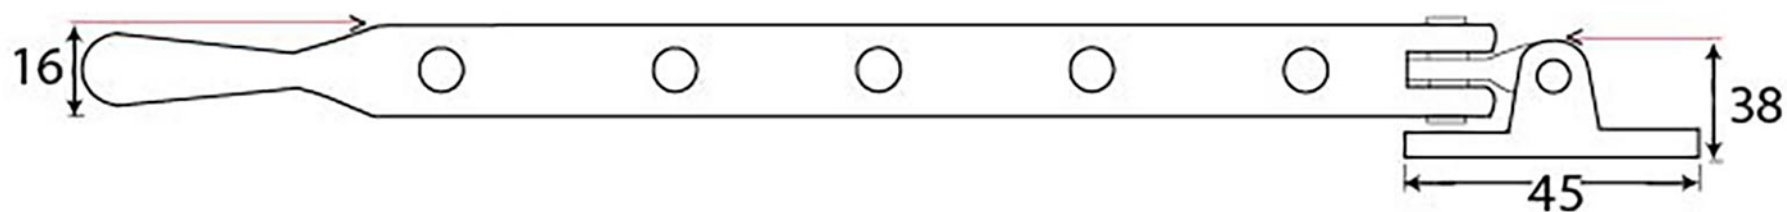

PRODUCT CODE 33349

HANDFORGED
TRADITIONAL
IRONMONGERY

Due to the hand crafted nature of our products all measurements are approximate and should be used as a guide only