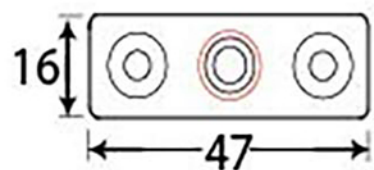

PRODUCT CODE 33349

HANDFORGED
TRADITIONAL
IRONMONGERY

Due to the hand crafted nature of our products all measurements are approximate and should be used as a guide only