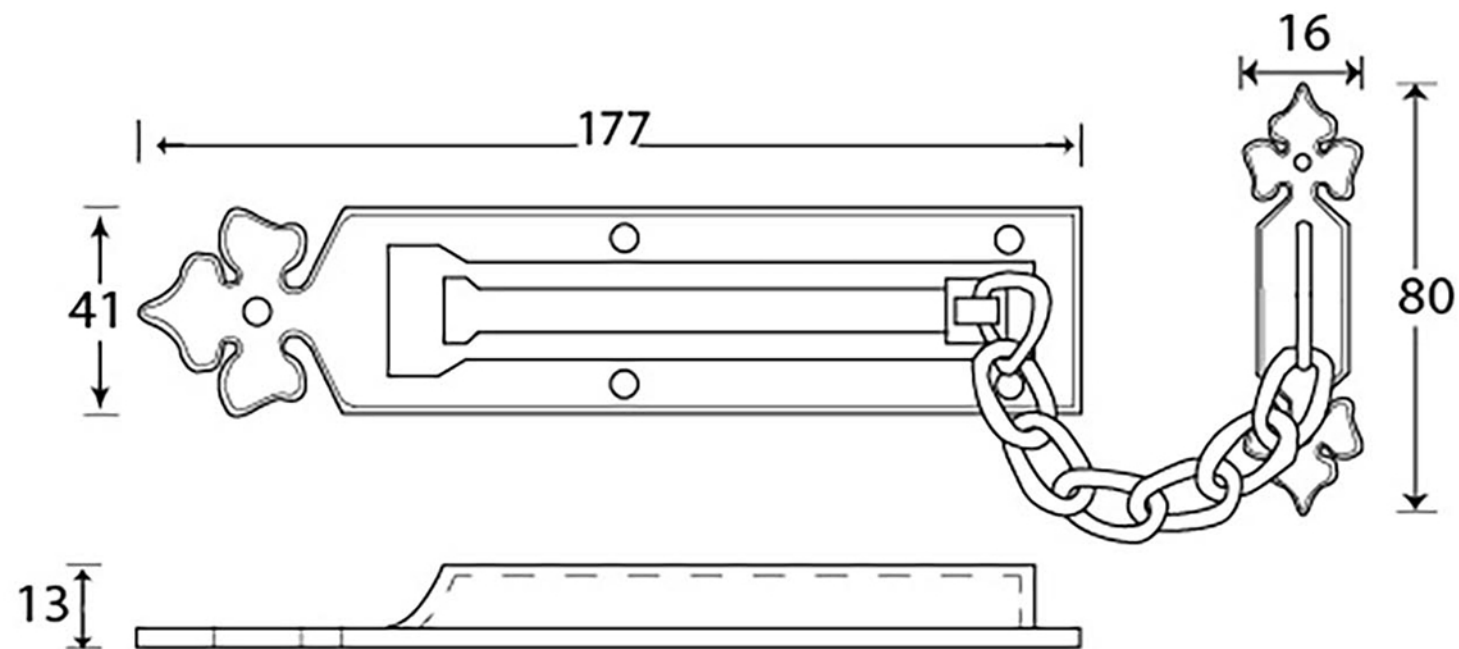

PRODUCT CODE 33381

3/4" (19mm)
x7
gauge 6 (3.5mm)

HANDFORGED
TRADITIONAL
IRONMONGERY

Due to the hand crafted nature of our products all measurements are approximate and should be used as a guide only