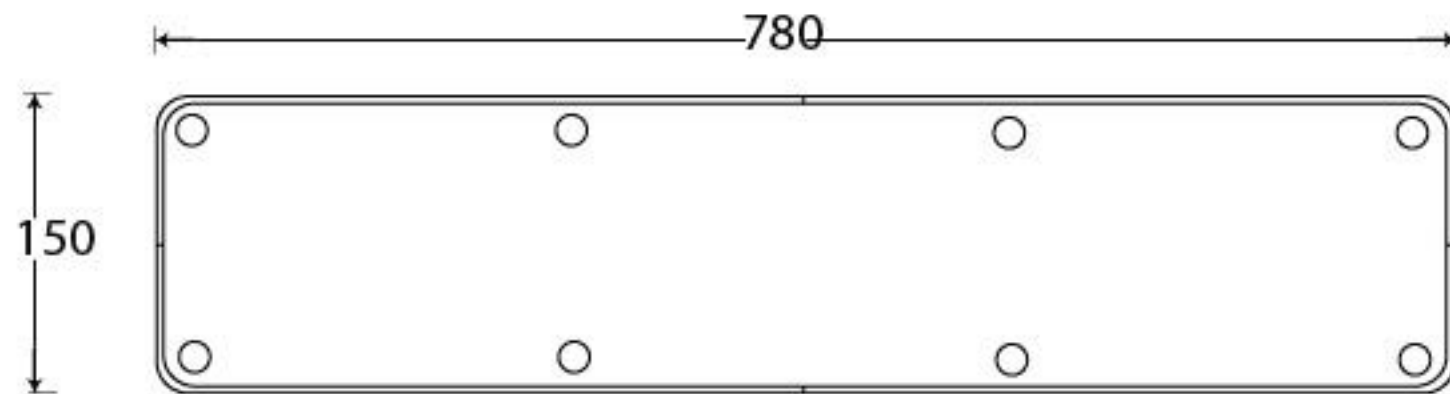

PRODUCT CODE : 33386

3/4" (19mm)
x8
gauge 8 (4.2mm)

HANDFORGED
TRADITIONAL
IRON MONGERY

Due to the hand crafted nature of our products all measurements are approximate and should be used as a guide only