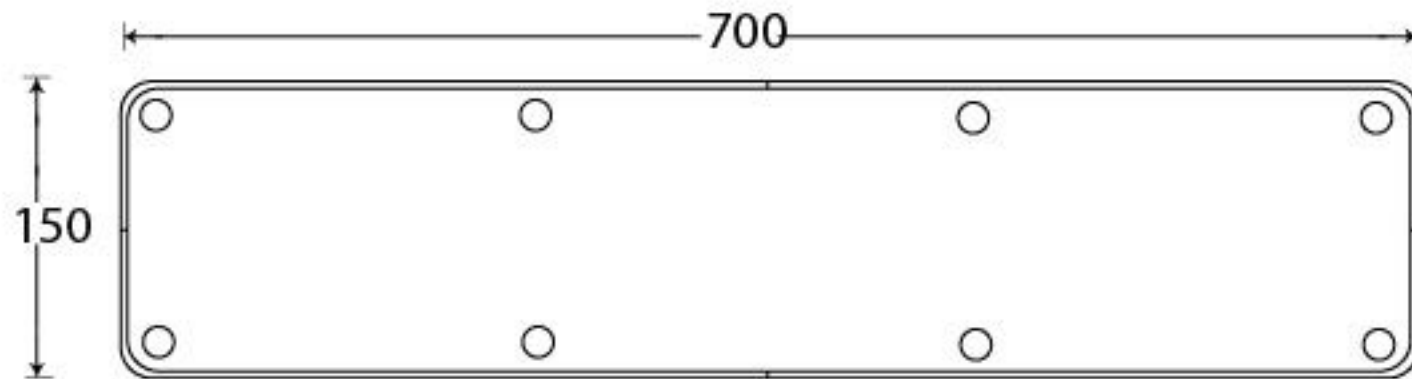

PRODUCT CODE : 33388

3/4" (19mm)  
x8  
gauge 8 (4.2mm)

HANDFORGED  
TRADITIONAL  
IRON MONGERY

Due to the hand crafted nature of our products all measurements are approximate and should be used as a guide only