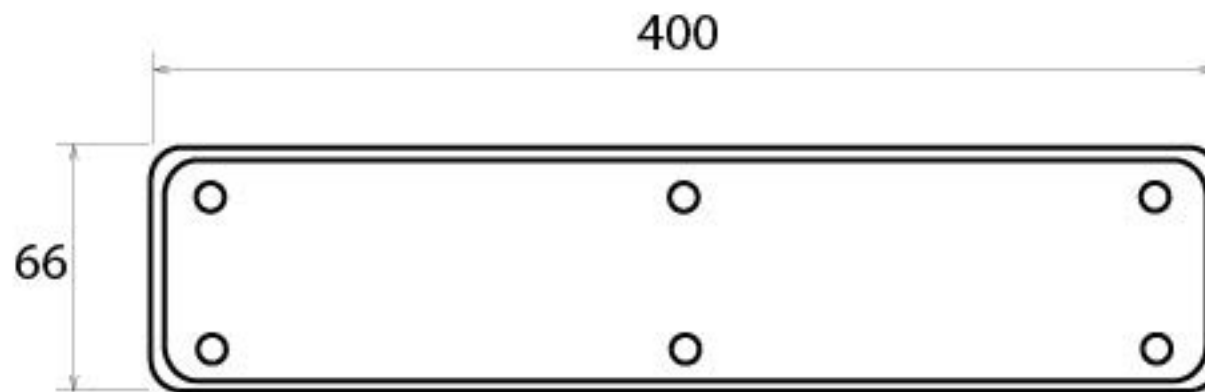

PRODUCT CODE 33390

3/4" (19mm)
x6
gauge 8 (4.2mm)

HANDFORGED
TRADITIONAL
IRON MONGERY

Due to the hand crafted nature of our products all measurements are approximate and should be used as a guide only