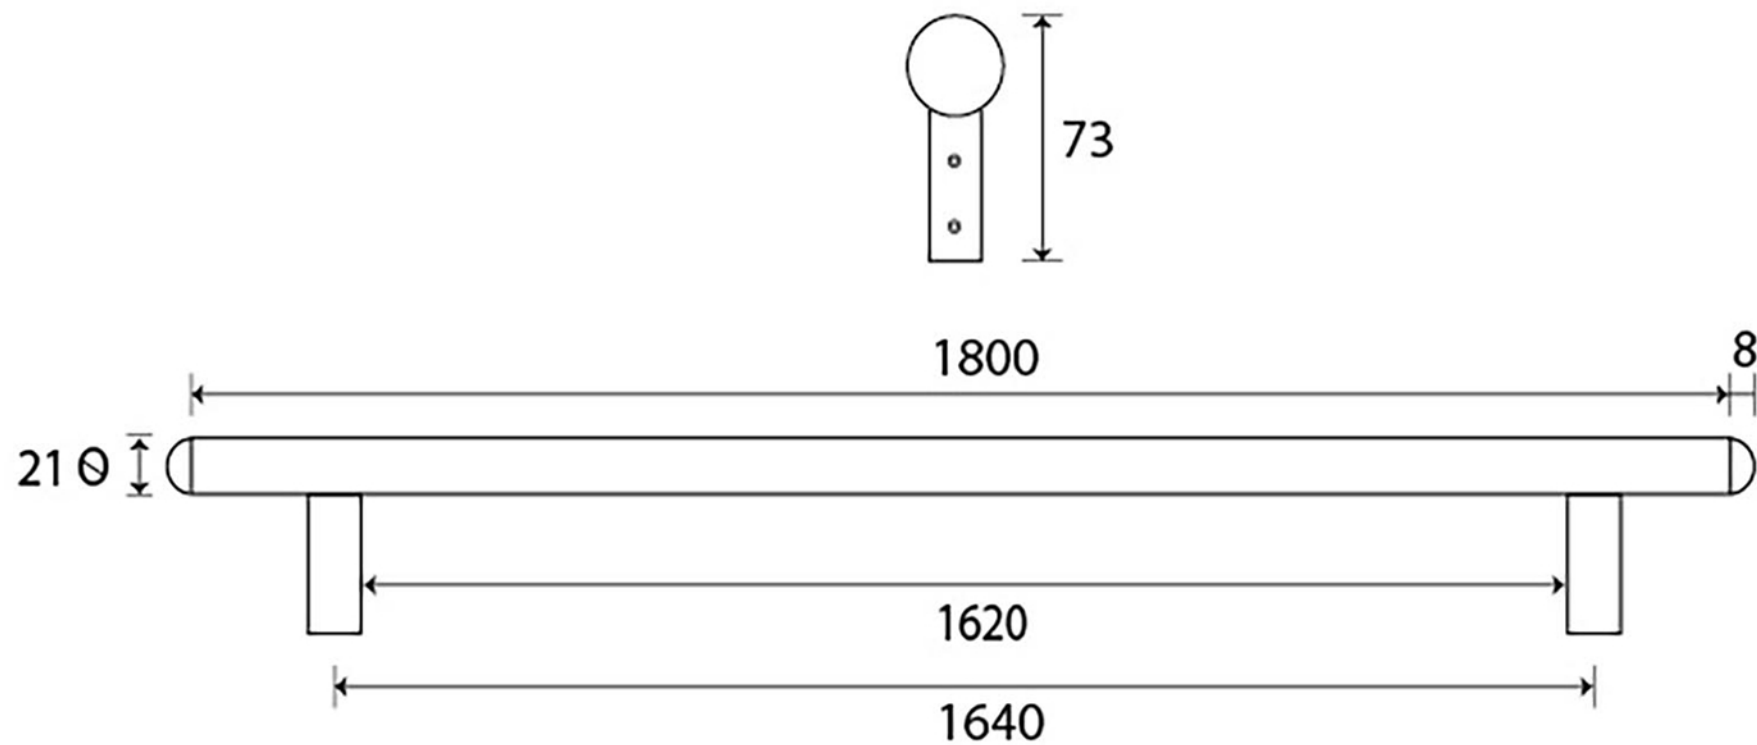

PRODUCT CODE 33395

HANDFORGED
TRADITIONAL
IRONMONGERY

Due to the hand crafted nature of our products all measurements are approximate and should be used as a guide only