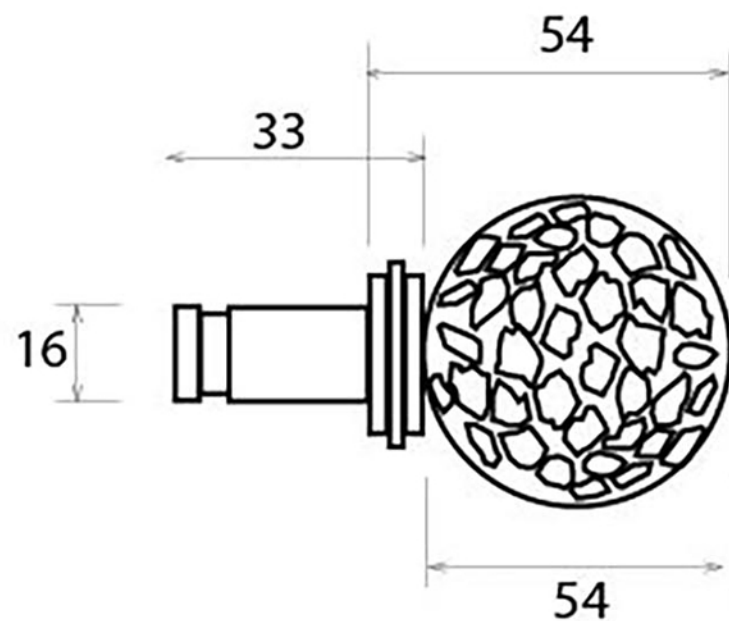

PRODUCT CODE 33397

HANDFORGED
TRADITIONAL
IRONMONGERY

Due to the hand crafted nature of our products all measurements are approximate and should be used as a guide only