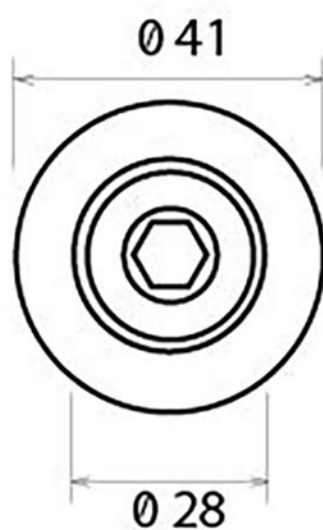

PRODUCT CODE 33397

HANDFORGED
TRADITIONAL
IRONMONGERY

Due to the hand crafted nature of our products all measurements are approximate and should be used as a guide only