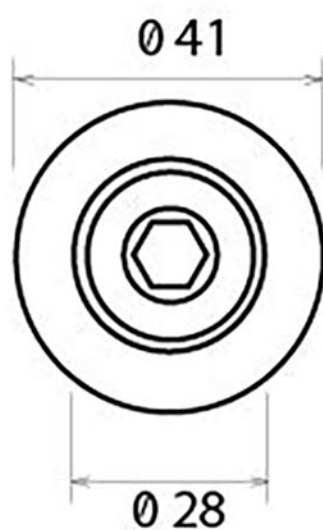

PRODUCT CODE 33398

HANDFORGED
TRADITIONAL
IRONMONGERY

Due to the hand crafted nature of our products all measurements are approximate and should be used as a guide only