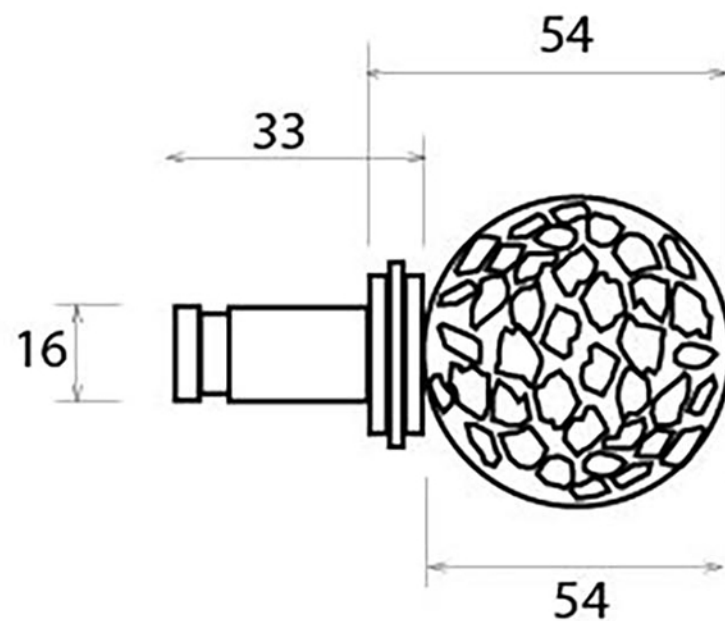

PRODUCT CODE 33398

HANDFORGED
TRADITIONAL
IRONMONGERY

Due to the hand crafted nature of our products all measurements are approximate and should be used as a guide only