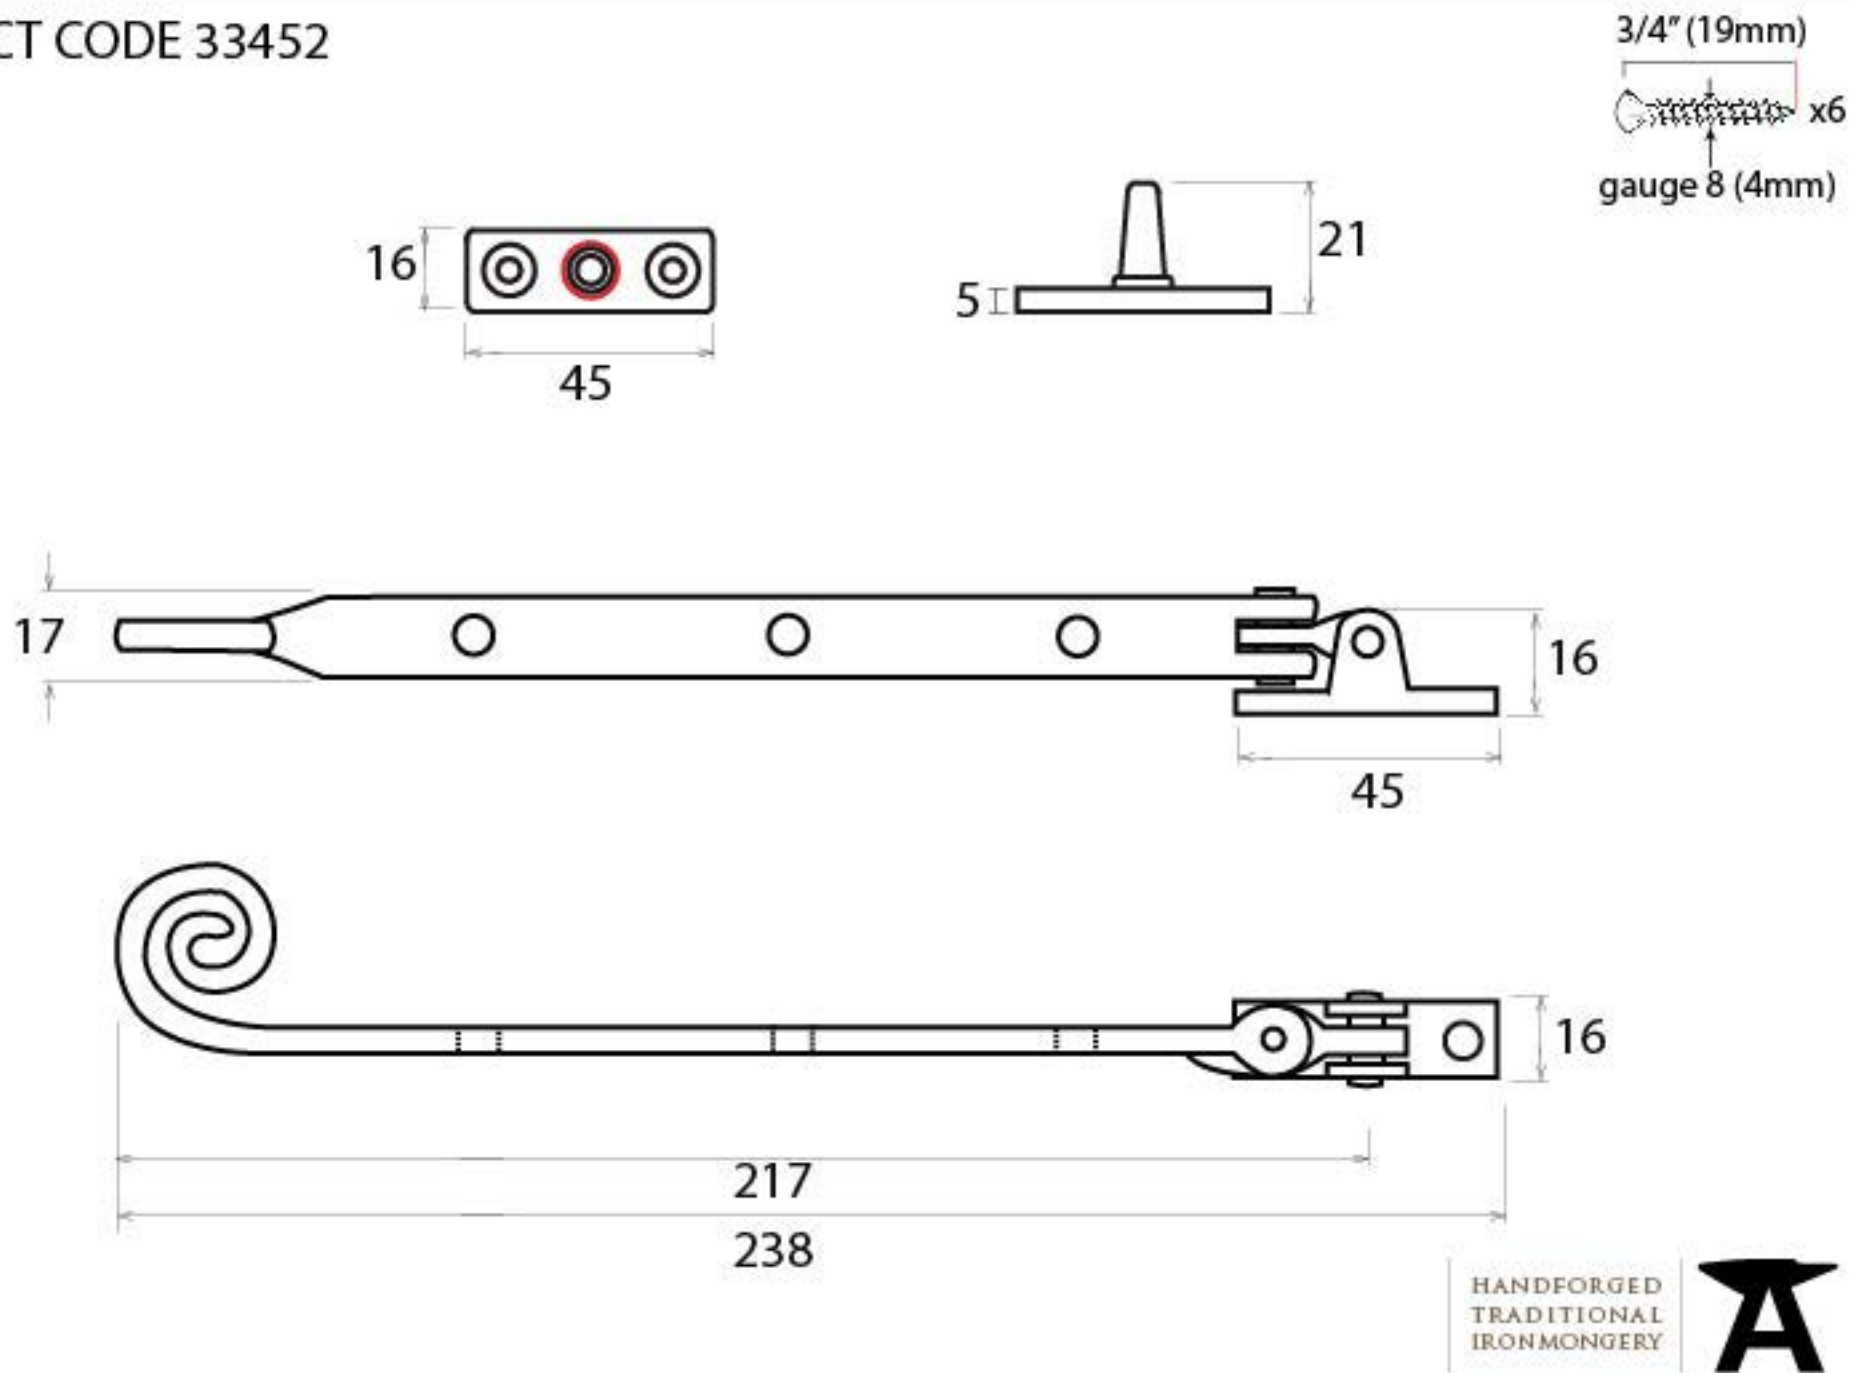

PRODUCT CODE 33452

Due to the hand crafted nature of our products all measurements are approximate and should be used as a guide only