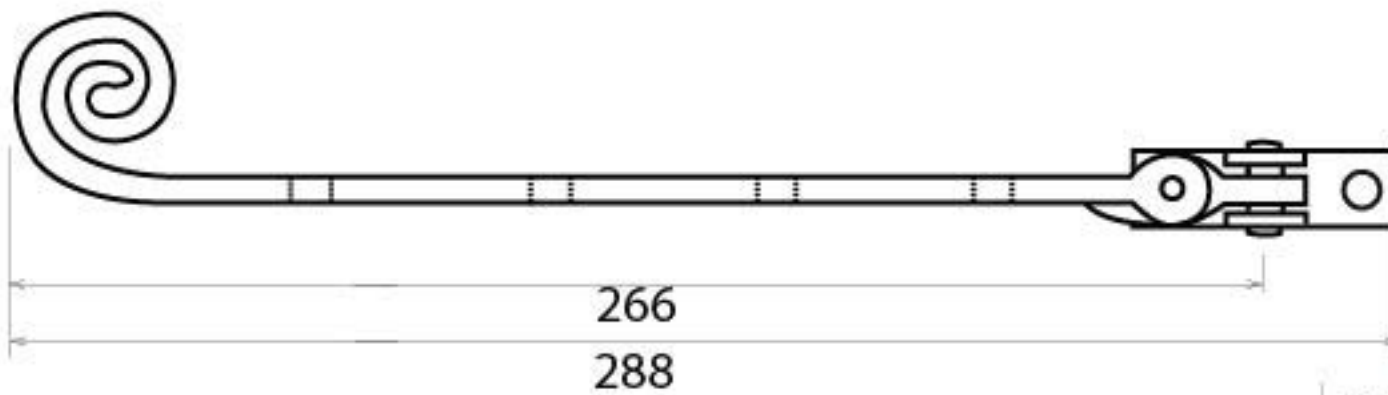

PRODUCT CODE 33453

HANDFORGED
TRADITIONAL
IRON MONGERY

Due to the hand crafted nature of our products all measurements are approximate and should be used as a guide only