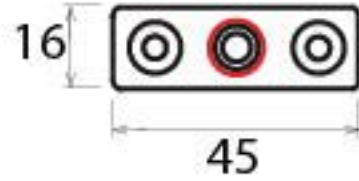

PRODUCT CODE 33453

HANDFORGED
TRADITIONAL
IRON MONGERY

Due to the hand crafted nature of our products all measurements are approximate and should be used as a guide only