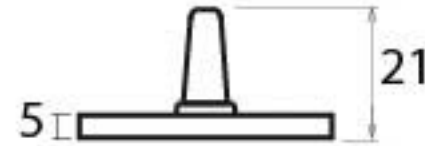

PRODUCT CODE 33453

HANDFORGED
TRADITIONAL
IRON MONGERY

Due to the hand crafted nature of our products all measurements are approximate and should be used as a guide only