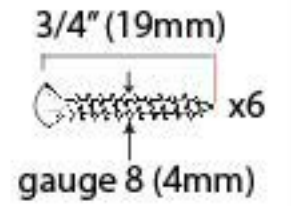

PRODUCT CODE 33453

HANDFORGED
TRADITIONAL
IRON MONGERY

Due to the hand crafted nature of our products all measurements are approximate and should be used as a guide only