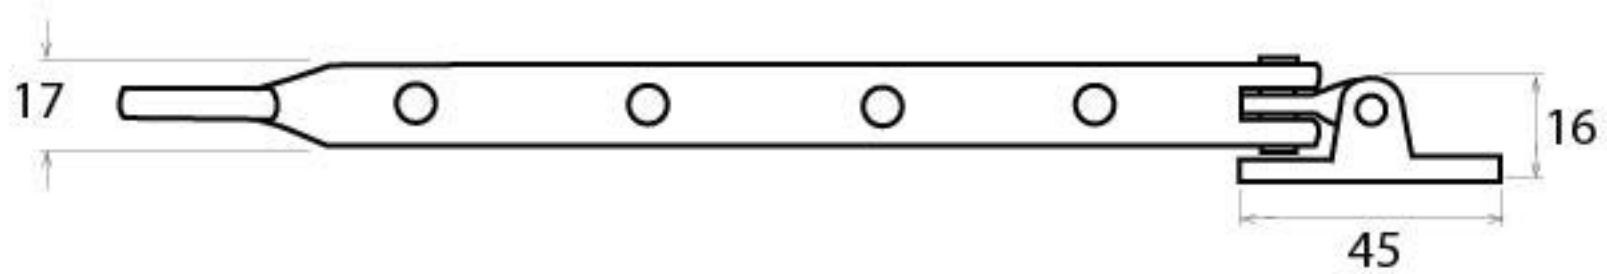

PRODUCT CODE 33453

HANDFORGED
TRADITIONAL
IRON MONGERY

Due to the hand crafted nature of our products all measurements are approximate and should be used as a guide only