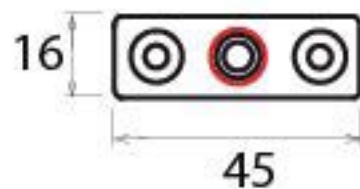

PRODUCT CODE 33454

HANDFORGED
TRADITIONAL
IRON MONGERY

Due to the hand crafted nature of our products all measurements are approximate and should be used as a guide only