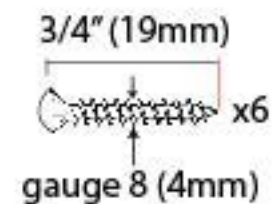

PRODUCT CODE 33454

HANDFORGED
TRADITIONAL
IRON MONGERY

Due to the hand crafted nature of our products all measurements are approximate and should be used as a guide only