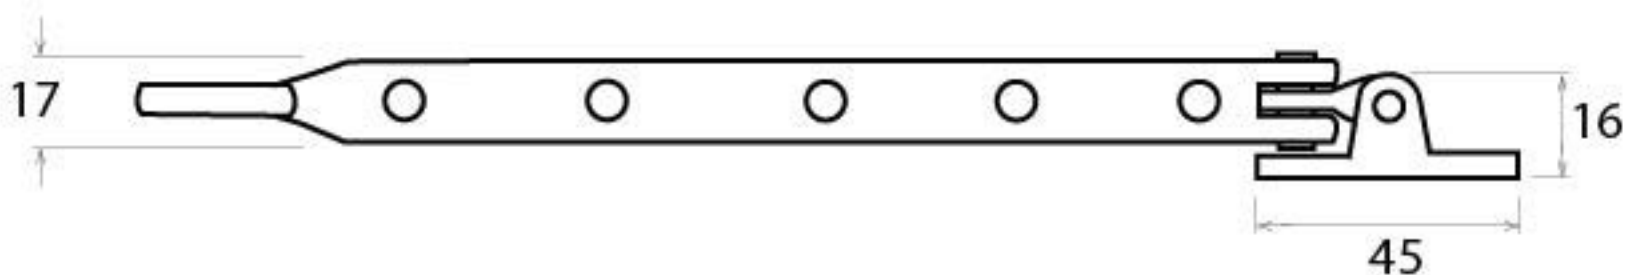

PRODUCT CODE 33454

HANDFORGED
TRADITIONAL
IRON MONGERY

Due to the hand crafted nature of our products all measurements are approximate and should be used as a guide only