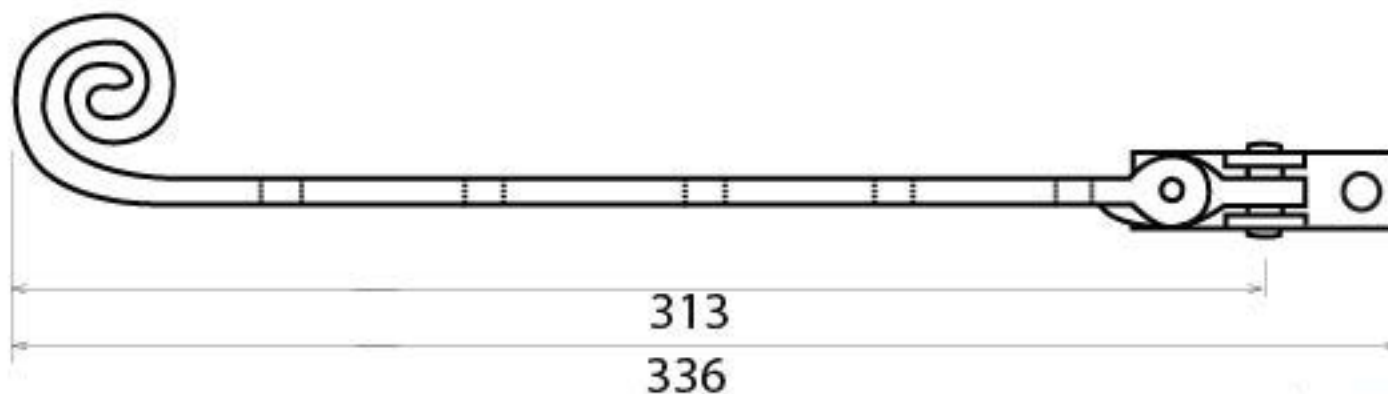

PRODUCT CODE 33454

HANDFORGED
TRADITIONAL
IRON MONGERY

Due to the hand crafted nature of our products all measurements are approximate and should be used as a guide only