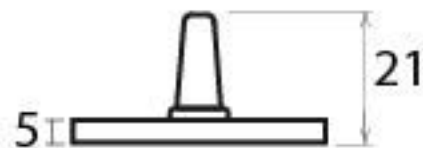

PRODUCT CODE 33454

HANDFORGED
TRADITIONAL
IRON MONGERY

Due to the hand crafted nature of our products all measurements are approximate and should be used as a guide only