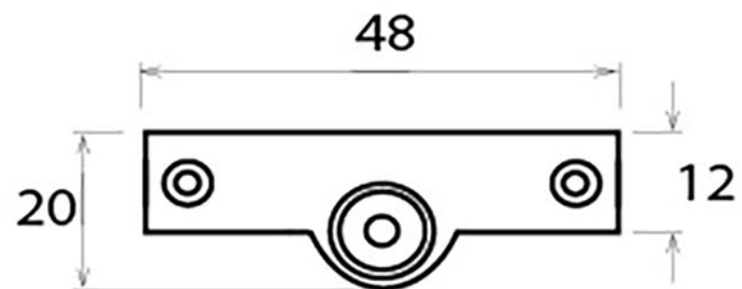

PRODUCT CODE 33455

3/4" (19mm)
x2
gauge 8 (4mm)

HANDFORGED
TRADITIONAL
IRONMONGERY

Due to the hand crafted nature of our products all measurements are approximate and should be used as a guide only