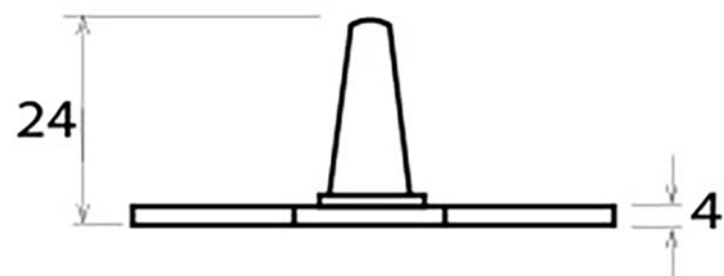

PRODUCT CODE 33455

3/4" (19mm)
x2
gauge 8 (4mm)

HANDFORGED
TRADITIONAL
IRONMONGERY

Due to the hand crafted nature of our products all measurements are approximate and should be used as a guide only