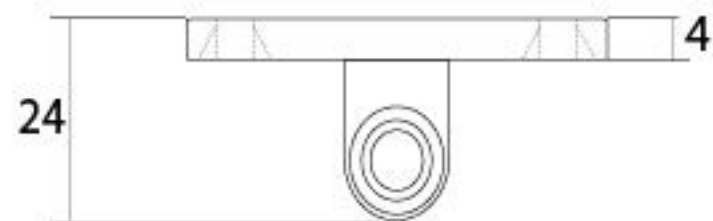

PRODUCT CODE 33456

HANDFORGED  
TRADITIONAL  
IRONMONGERY

Due to the hand crafted nature of our products all measurements are approximate and should be used as a guide only