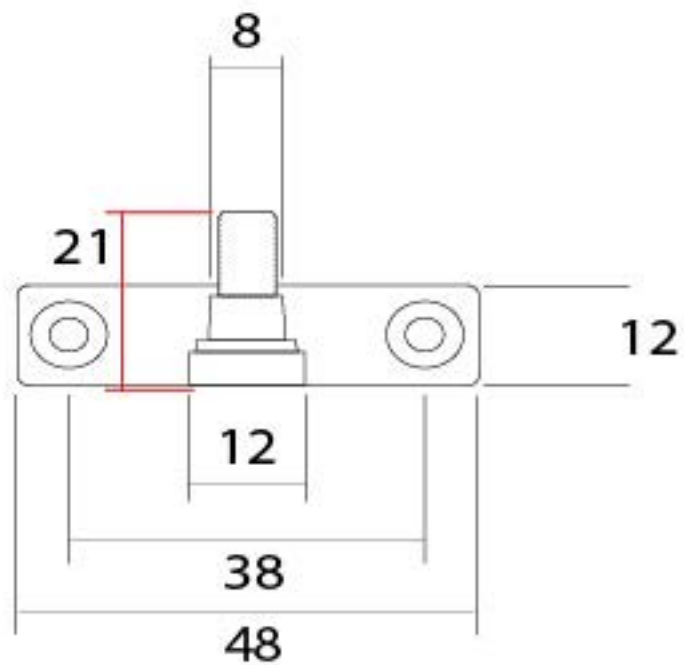

PRODUCT CODE 33456

HANDFORGED  
TRADITIONAL  
IRONMONGERY

Due to the hand crafted nature of our products all measurements are approximate and should be used as a guide only