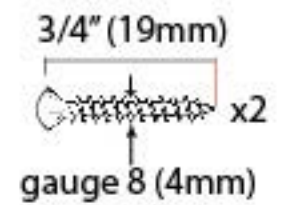

PRODUCT CODE 33456

HANDFORGED  
TRADITIONAL  
IRONMONGERY

Due to the hand crafted nature of our products all measurements are approximate and should be used as a guide only