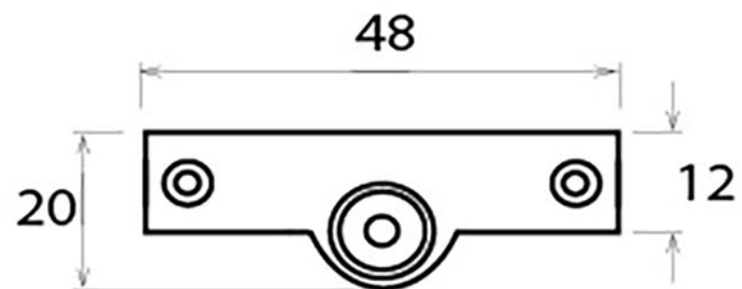

PRODUCT CODE 33457

3/4" (19mm)
x2
gauge 8 (4mm)

HANDFORGED
TRADITIONAL
IRONMONGERY

Due to the hand crafted nature of our products all measurements are approximate and should be used as a guide only