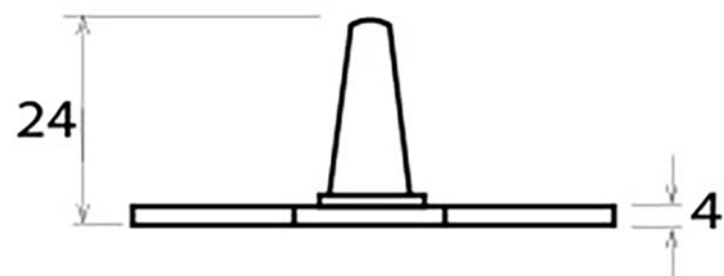

PRODUCT CODE 33457

3/4" (19mm)
x2
gauge 8 (4mm)

HANDFORGED
TRADITIONAL
IRONMONGERY

Due to the hand crafted nature of our products all measurements are approximate and should be used as a guide only