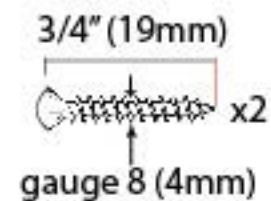

PRODUCT CODE 33458

HANDFORGED  
TRADITIONAL  
IRONMONGERY

Due to the hand crafted nature of our products all measurements are approximate and should be used as a guide only