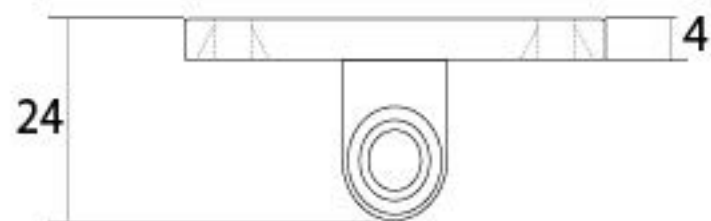

PRODUCT CODE 33458

HANDFORGED  
TRADITIONAL  
IRONMONGERY

Due to the hand crafted nature of our products all measurements are approximate and should be used as a guide only