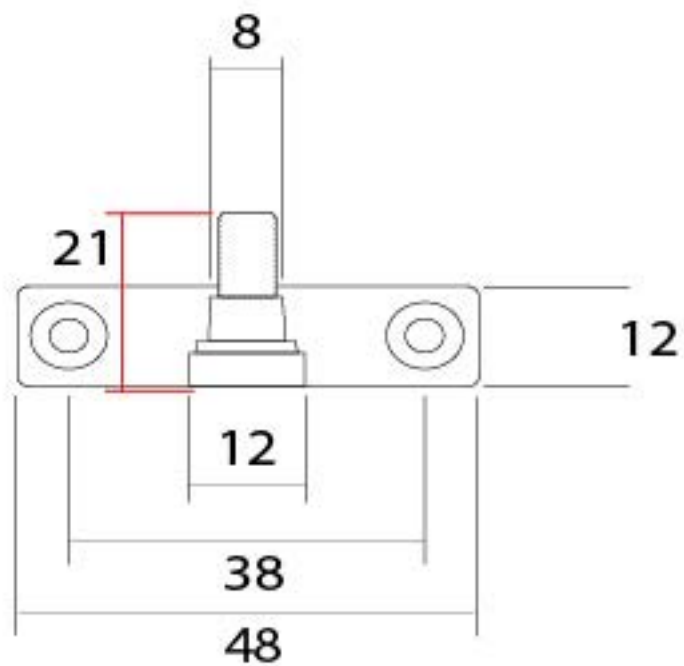

PRODUCT CODE 33458

HANDFORGED  
TRADITIONAL  
IRONMONGERY

Due to the hand crafted nature of our products all measurements are approximate and should be used as a guide only