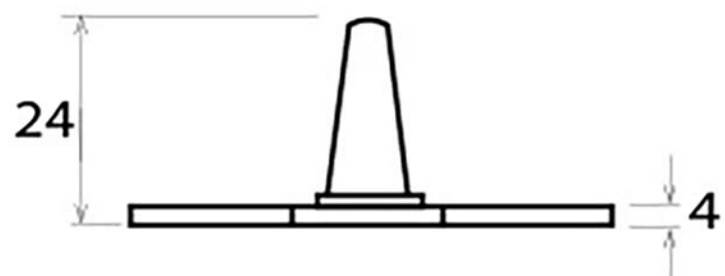

PRODUCT CODE 33459

3/4" (19mm)  
x2  
gauge 8 (4mm)

HANDFORGED  
TRADITIONAL  
IRONMONGERY

Due to the hand crafted nature of our products all measurements are approximate and should be used as a guide only