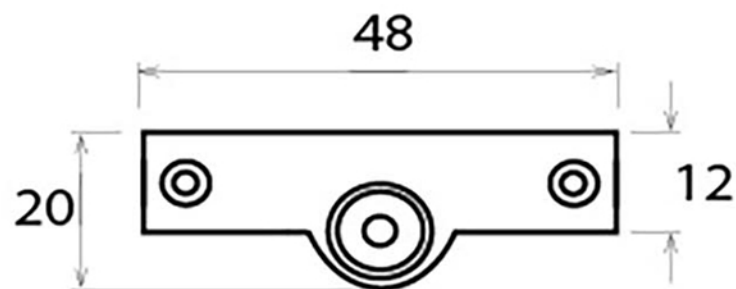

PRODUCT CODE 33459

3/4" (19mm)  
x2  
gauge 8 (4mm)

HANDFORGED  
TRADITIONAL  
IRONMONGERY

Due to the hand crafted nature of our products all measurements are approximate and should be used as a guide only