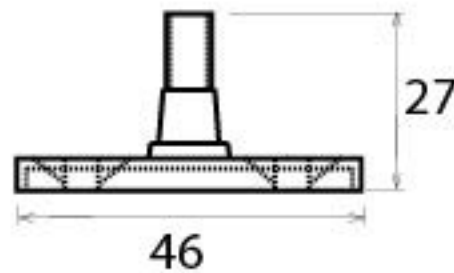

PRODUCT CODE 33461

HANDFORGED
TRADITIONAL
IRON MONGERY

Due to the hand crafted nature of our products all measurements are approximate and should be used as a guide only