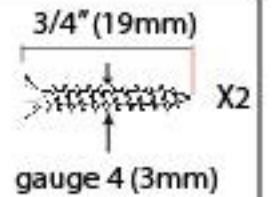

PRODUCT CODE 33461

HANDFORGED
TRADITIONAL
IRON MONGERY

Due to the hand crafted nature of our products all measurements are approximate and should be used as a guide only