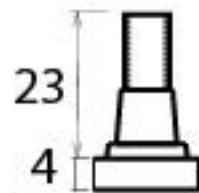

PRODUCT CODE 33461

HANDFORGED
TRADITIONAL
IRON MONGERY

Due to the hand crafted nature of our products all measurements are approximate and should be used as a guide only