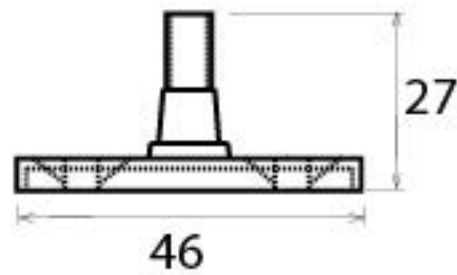

PRODUCT CODE 33462

HANDFORGED  
TRADITIONAL  
IRON MONGERY

Due to the hand crafted nature of our products all measurements are approximate and should be used as a guide only