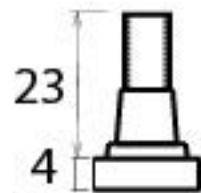

PRODUCT CODE 33462

HANDFORGED  
TRADITIONAL  
IRON MONGERY

Due to the hand crafted nature of our products all measurements are approximate and should be used as a guide only