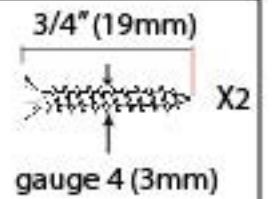

PRODUCT CODE 33462

HANDFORGED  
TRADITIONAL  
IRON MONGERY

Due to the hand crafted nature of our products all measurements are approximate and should be used as a guide only