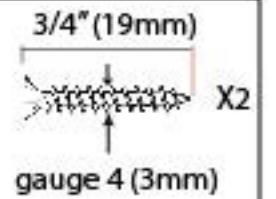

PRODUCT CODE 33465

HANDFORGED
TRADITIONAL
IRON MONGERY

Due to the hand crafted nature of our products all measurements are approximate and should be used as a guide only