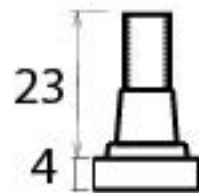

PRODUCT CODE 33465

HANDFORGED
TRADITIONAL
IRON MONGERY

Due to the hand crafted nature of our products all measurements are approximate and should be used as a guide only