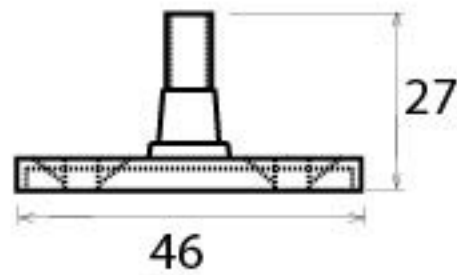

PRODUCT CODE 33465

HANDFORGED
TRADITIONAL
IRON MONGERY

Due to the hand crafted nature of our products all measurements are approximate and should be used as a guide only