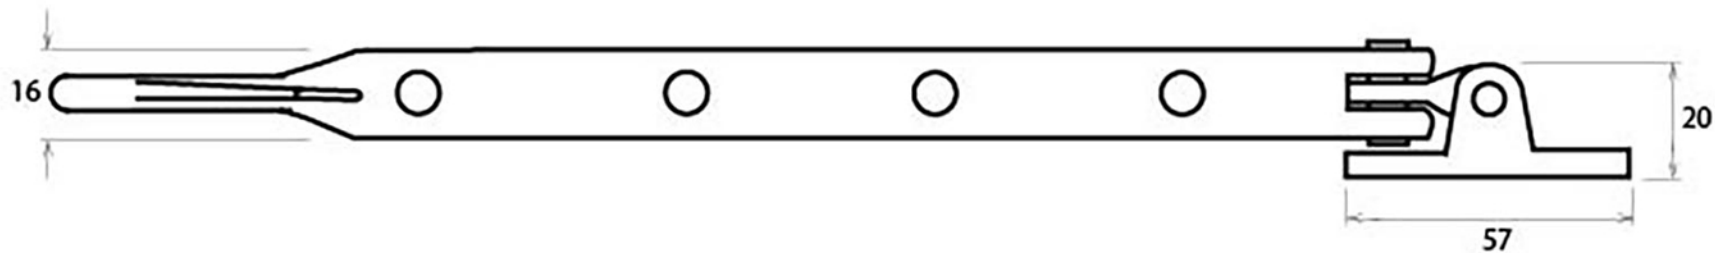

PRODUCT CODE 33474

3/4" (19mm)
x6
gauge 8 (4.2mm)

HANDFORGED
TRADITIONAL
IRONMONGERY

Due to the hand crafted nature of our products all measurements are approximate and should be used as a guide only