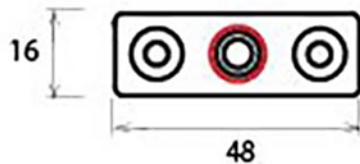

PRODUCT CODE 33474

3/4" (19mm)
x6
gauge 8 (4.2mm)

HANDFORGED
TRADITIONAL
IRONMONGERY

Due to the hand crafted nature of our products all measurements are approximate and should be used as a guide only