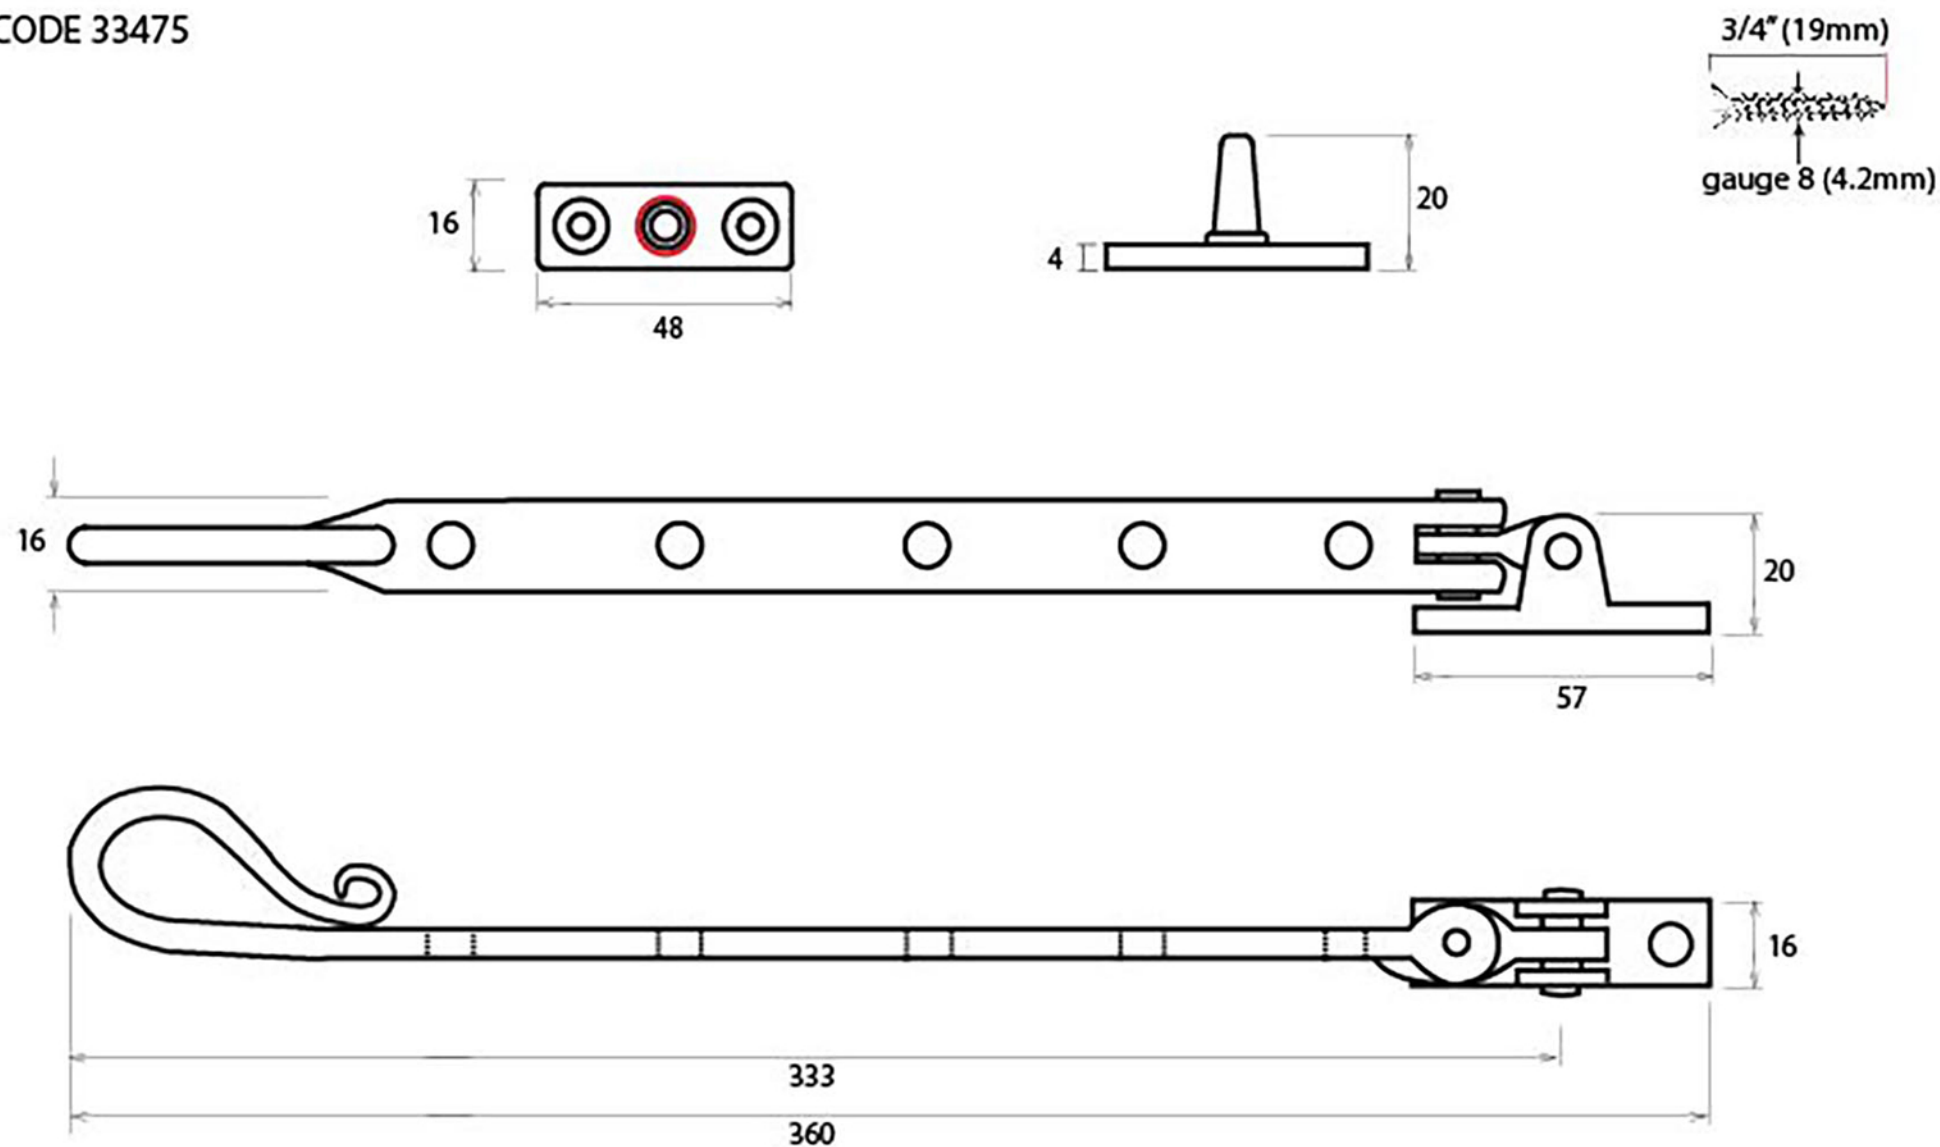

PRODUCT CODE 33475

HANDFORGED  
TRADITIONAL  
IRONMONGERY

Due to the hand crafted nature of our products all measurements are approximate and should be used as a guide only