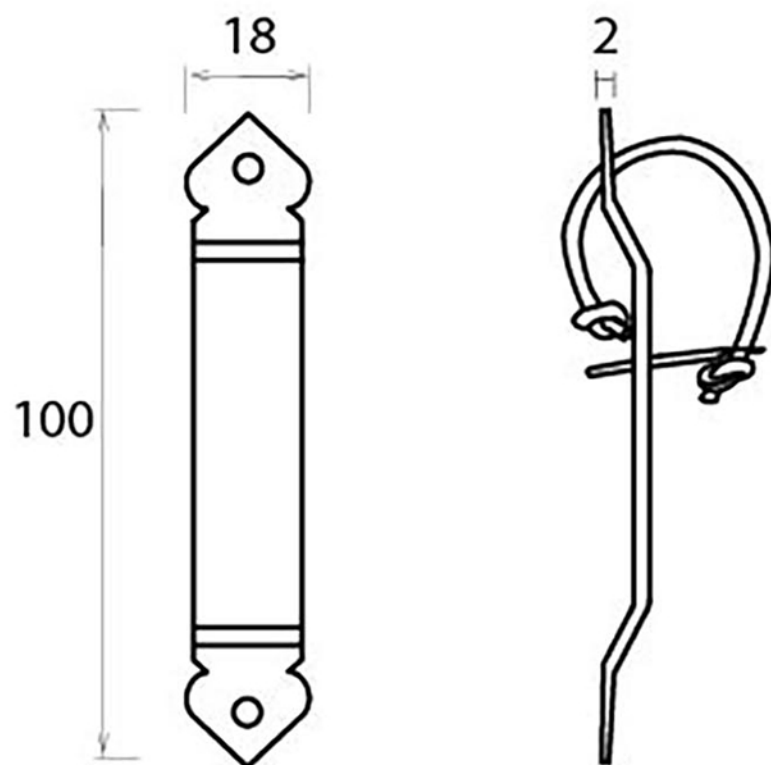

PRODUCT CODE 33480

3/4" (19mm)
x 2
gauge 6 (3.5mm)

HANDFORGED
TRADITIONAL
IRONMONGERY

Due to the hand crafted nature of our products all measurements are approximate and should be used as a guide only