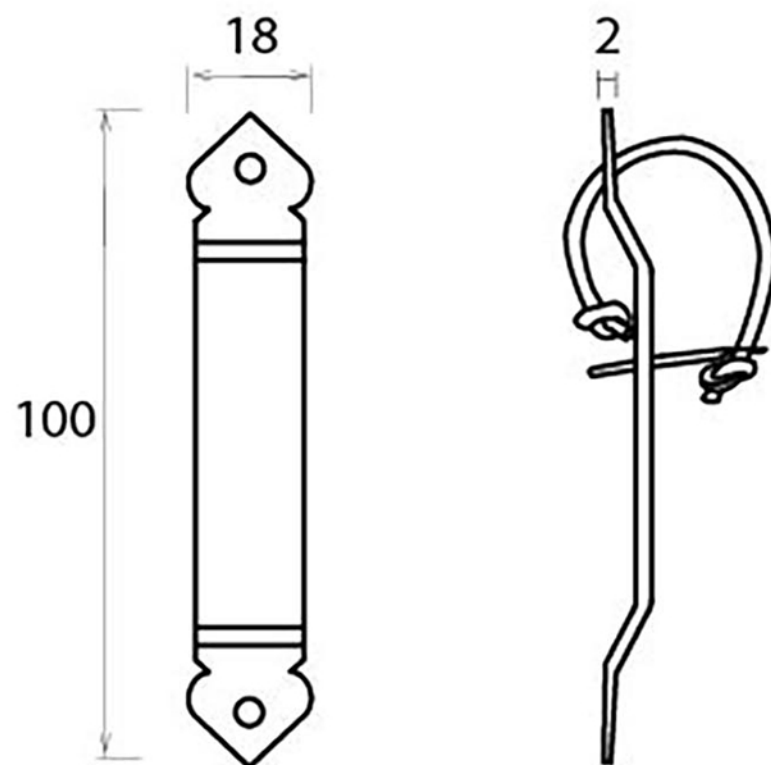

PRODUCT CODE 33481

3/4" (19mm)
x 2
gauge 6 (3.5mm)

HANDFORGED
TRADITIONAL
IRONMONGERY

Due to the hand crafted nature of our products all measurements are approximate and should be used as a guide only