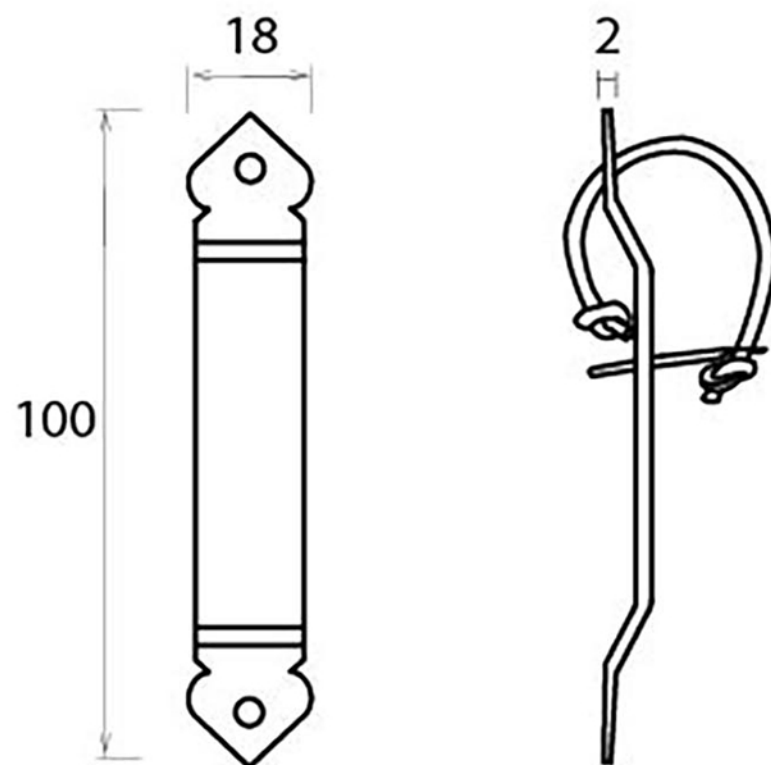

PRODUCT CODE 33482

3/4" (19mm)
x 2
gauge 6 (3.5mm)

HANDFORGED
TRADITIONAL
IRONMONGERY

Due to the hand crafted nature of our products all measurements are approximate and should be used as a guide only