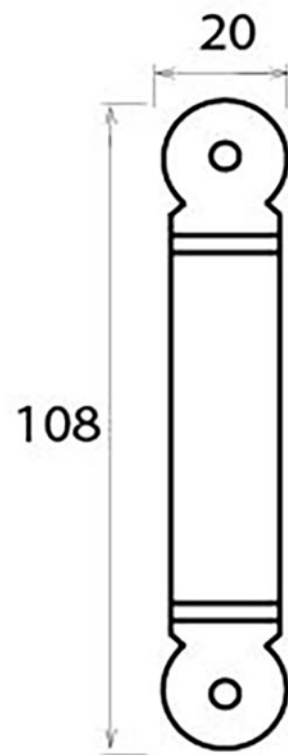

PRODUCT CODE 33483

3/4" (19mm)  
x 2  
gauge 6 (3.5mm)

HANDFORGED  
TRADITIONAL  
IRONMONGERY

Due to the hand crafted nature of our products all measurements are approximate and should be used as a guide only