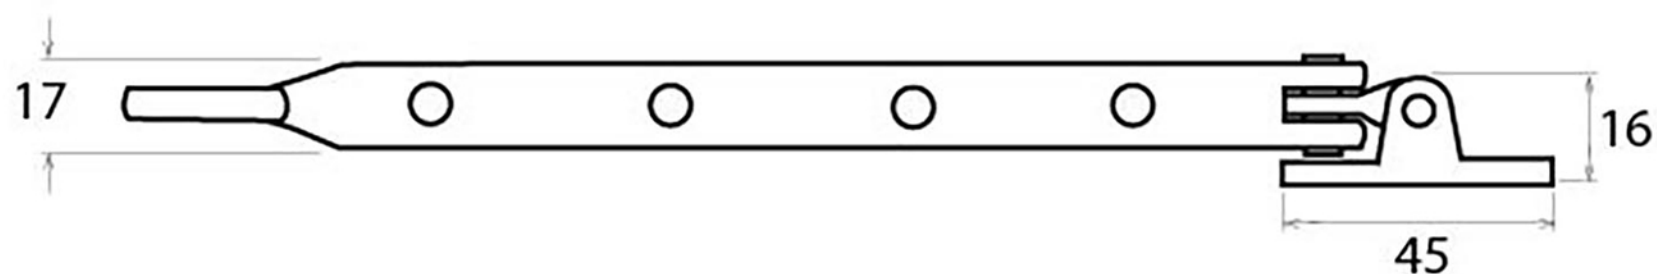

PRODUCT CODE 33485

3/4" (19mm)
x6
gauge 8 (4mm)

HANDFORGED
TRADITIONAL
IRONMONGERY

Due to the hand crafted nature of our products all measurements are approximate and should be used as a guide only