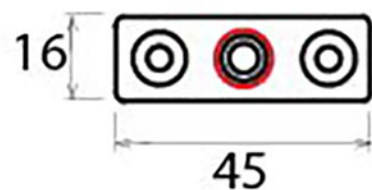

PRODUCT CODE 33485

3/4" (19mm)
x6
gauge 8 (4mm)

HANDFORGED
TRADITIONAL
IRONMONGERY

Due to the hand crafted nature of our products all measurements are approximate and should be used as a guide only