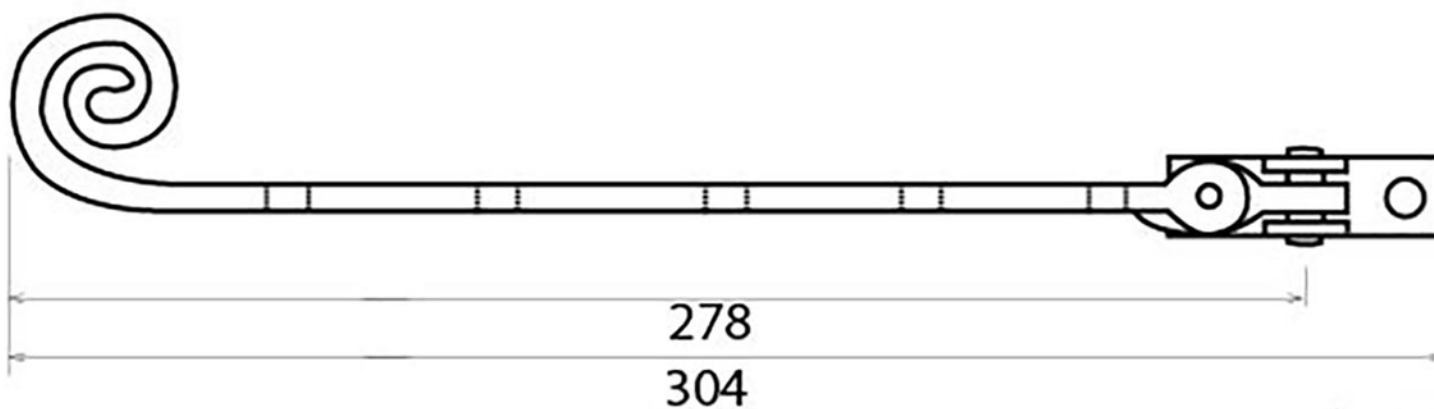

PRODUCT CODE 33486

HANDFORGED
TRADITIONAL
IRONMONGERY

Due to the hand crafted nature of our products all measurements are approximate and should be used as a guide only