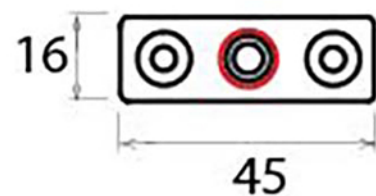

PRODUCT CODE 33486

HANDFORGED
TRADITIONAL
IRONMONGERY

Due to the hand crafted nature of our products all measurements are approximate and should be used as a guide only