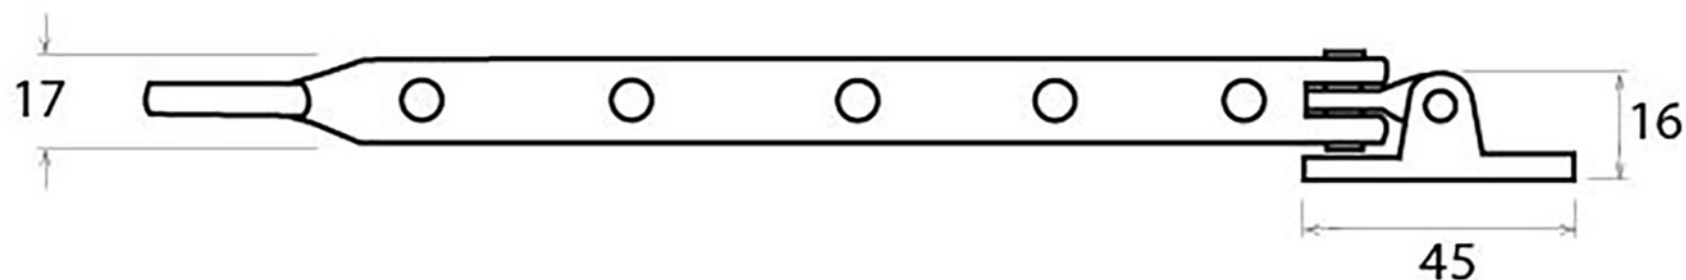

PRODUCT CODE 33486

HANDFORGED
TRADITIONAL
IRONMONGERY

Due to the hand crafted nature of our products all measurements are approximate and should be used as a guide only