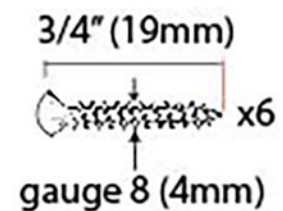

PRODUCT CODE 33486

HANDFORGED
TRADITIONAL
IRONMONGERY

Due to the hand crafted nature of our products all measurements are approximate and should be used as a guide only