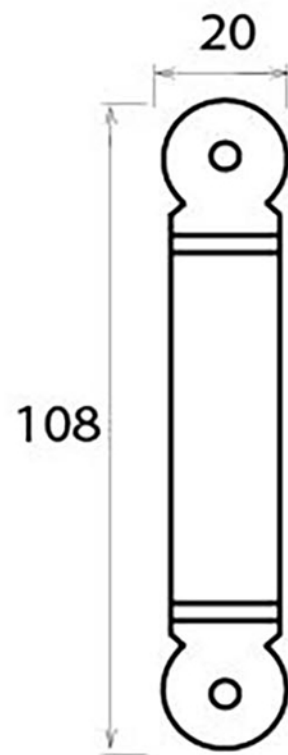

PRODUCT CODE 33487

3/4" (19mm)  
x 2  
gauge 6 (3.5mm)

HANDFORGED  
TRADITIONAL  
IRONMONGERY

Due to the hand crafted nature of our products all measurements are approximate and should be used as a guide only