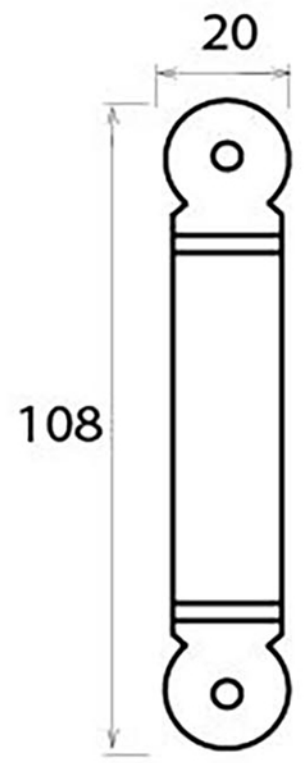

PRODUCT CODE 33488

3/4" (19mm)  
x 2  
gauge 6 (3.5mm)

HANDFORGED  
TRADITIONAL  
IRONMONGERY

Due to the hand crafted nature of our products all measurements are approximate and should be used as a guide only