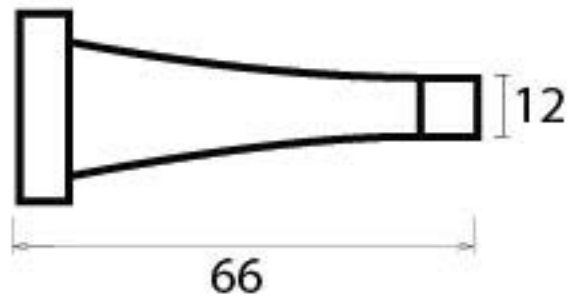

PRODUCT CODE 33489

HANDFORGED
TRADITIONAL
IRON MONGERY

Due to the hand crafted nature of our products all measurements are approximate and should be used as a guide only