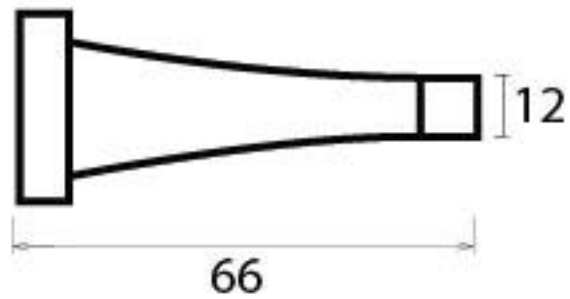

PRODUCT CODE 33490

HANDFORGED  
TRADITIONAL  
IRON MONGERY

Due to the hand crafted nature of our products all measurements are approximate and should be used as a guide only