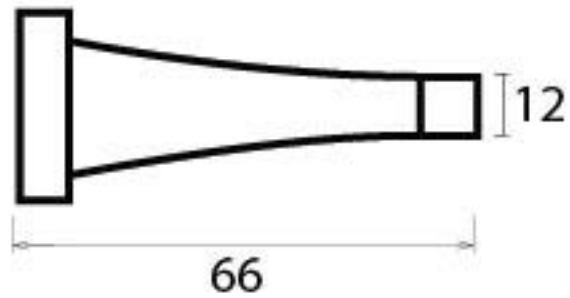

PRODUCT CODE 33491

HANDFORGED
TRADITIONAL
IRON MONGERY

Due to the hand crafted nature of our products all measurements are approximate and should be used as a guide only