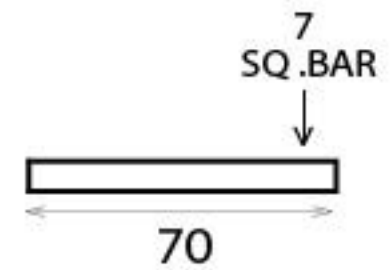

PRODUCT CODE 33602

HANDFORGED
TRADITIONAL
IRON MONGERY

Due to the hand crafted nature of our products all measurements are approximate and should be used as a guide only