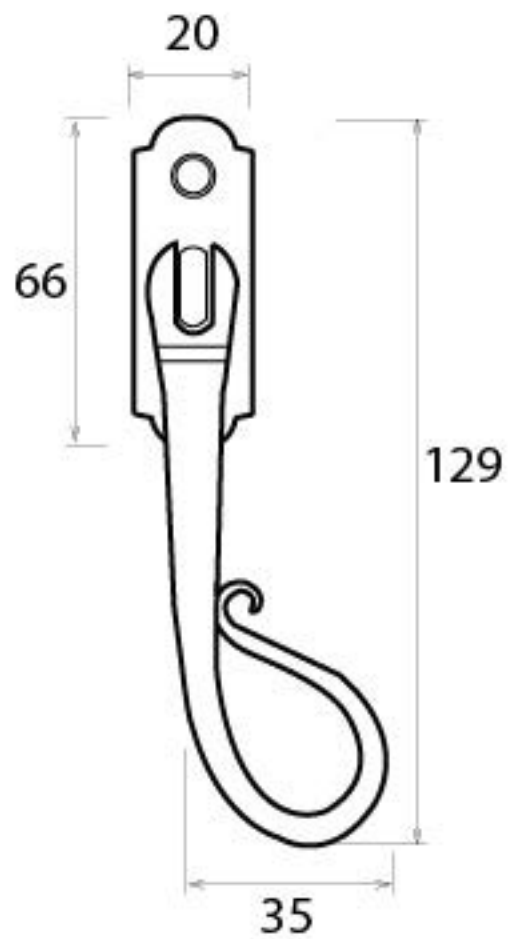

PRODUCT CODE 33602

HANDFORGED
TRADITIONAL
IRON MONGERY

Due to the hand crafted nature of our products all measurements are approximate and should be used as a guide only