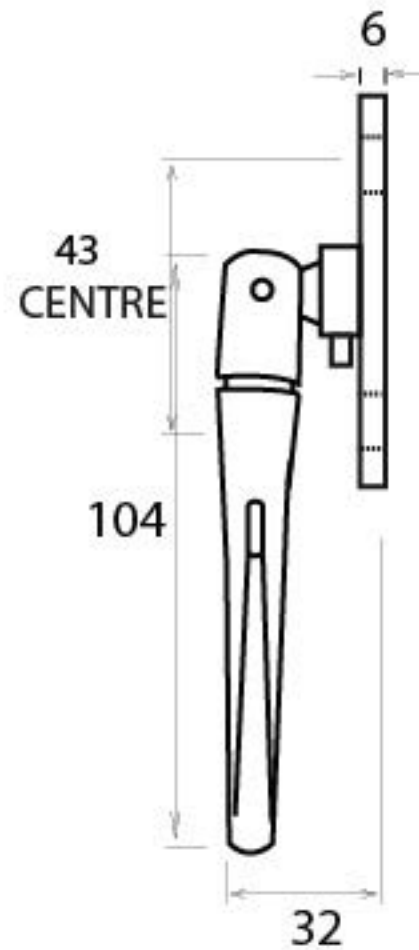

PRODUCT CODE 33602

HANDFORGED
TRADITIONAL
IRON MONGERY

Due to the hand crafted nature of our products all measurements are approximate and should be used as a guide only