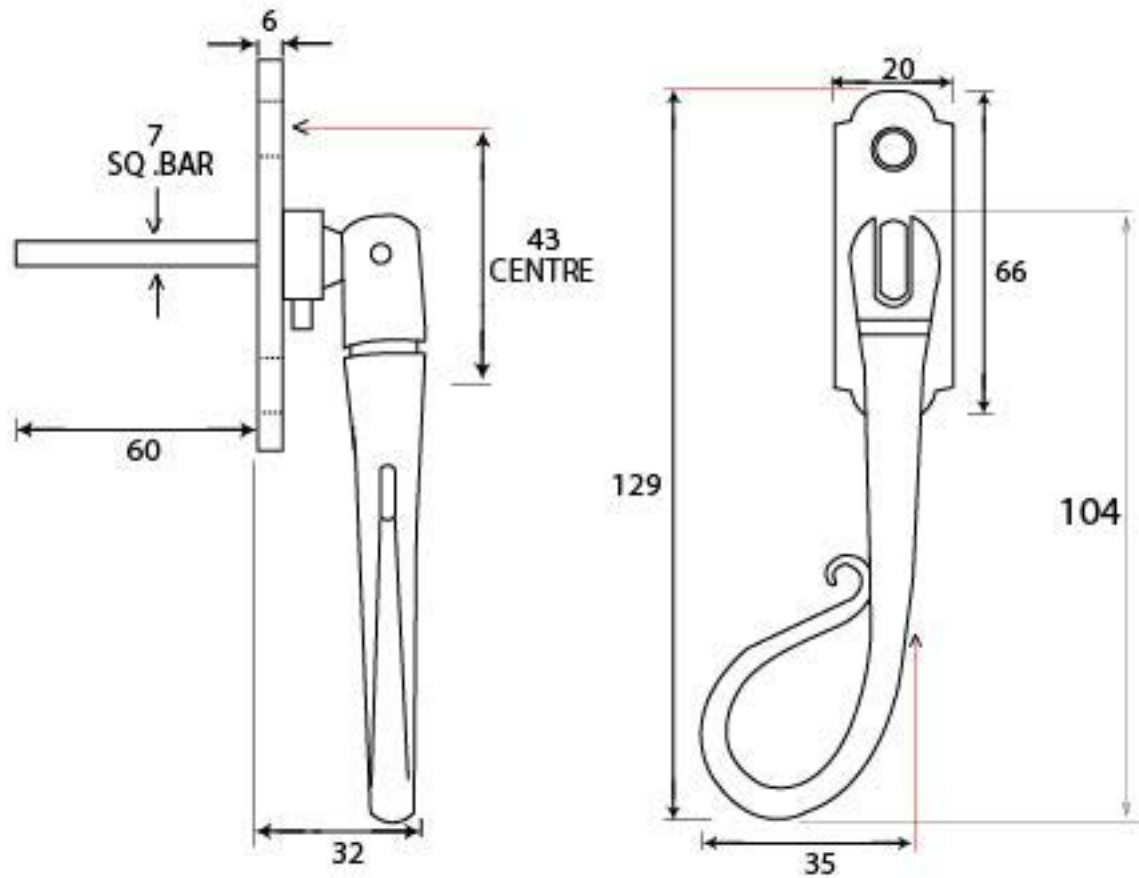

PRODUCT CODE 33603

HANDFORGED
TRADITIONAL
IRON MONGERY

Due to the hand crafted nature of our products all measurements are approximate and should be used as a guide only