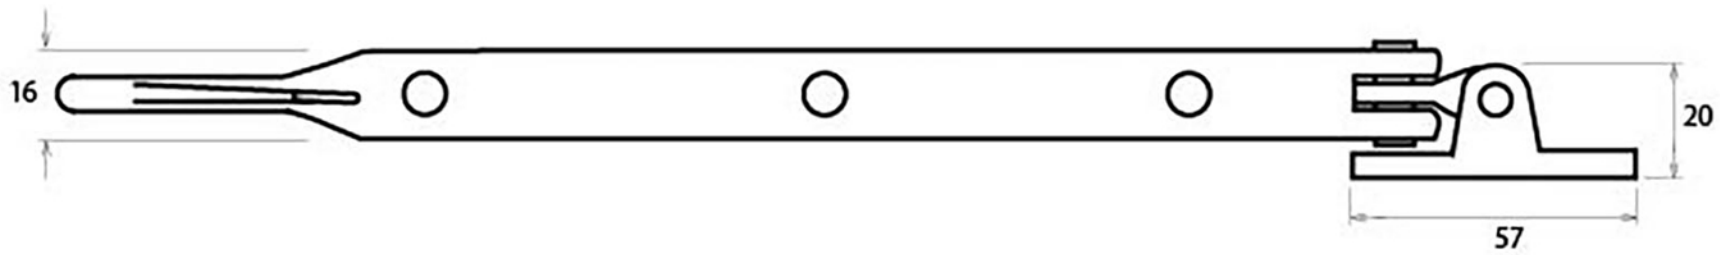

PRODUCT CODE 33605

3/4" (19mm)
x6
gauge 8 (4.2mm)

HANDFORGED
TRADITIONAL
IRONMONGERY

Due to the hand crafted nature of our products all measurements are approximate and should be used as a guide only