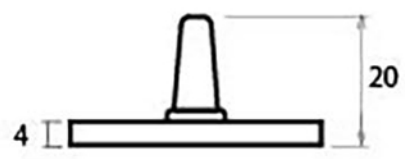

PRODUCT CODE 33605

3/4" (19mm)
x6
gauge 8 (4.2mm)

HANDFORGED
TRADITIONAL
IRONMONGERY

Due to the hand crafted nature of our products all measurements are approximate and should be used as a guide only