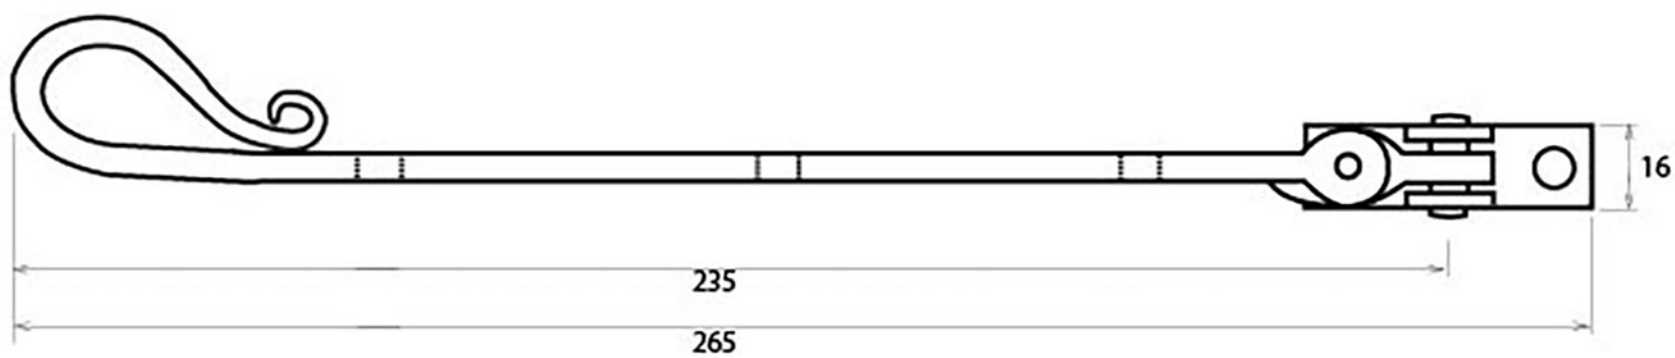

PRODUCT CODE 33605

3/4" (19mm)
x6
gauge 8 (4.2mm)

HANDFORGED
TRADITIONAL
IRONMONGERY

Due to the hand crafted nature of our products all measurements are approximate and should be used as a guide only