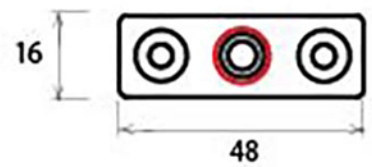

PRODUCT CODE 33605

3/4" (19mm)
x6
gauge 8 (4.2mm)

HANDFORGED
TRADITIONAL
IRONMONGERY

Due to the hand crafted nature of our products all measurements are approximate and should be used as a guide only