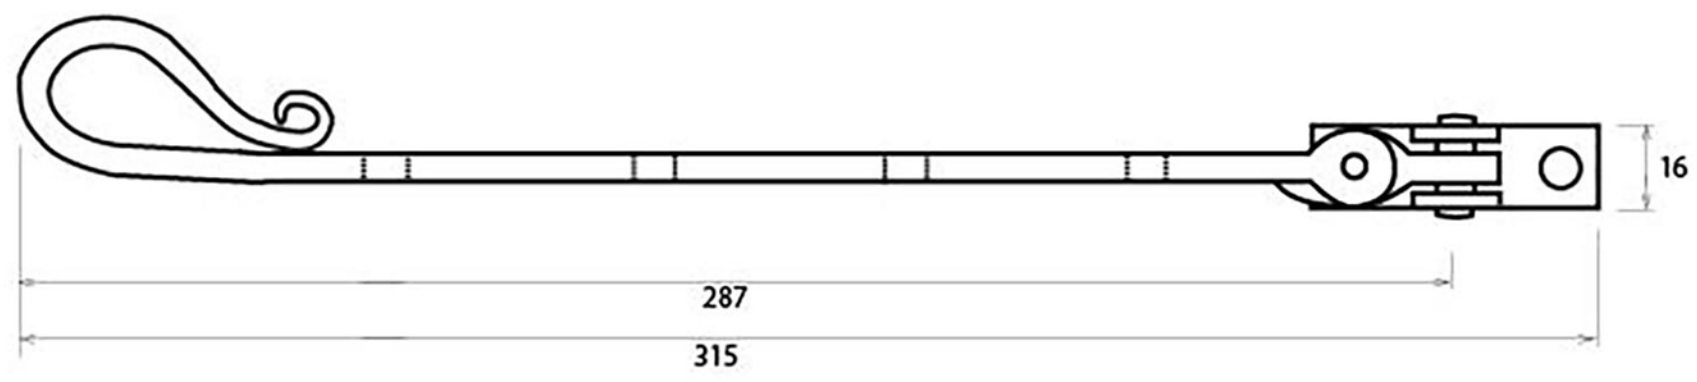

PRODUCT CODE 33606

3/4" (19mm)
x6
gauge 8 (4.2mm)

HANDFORGED
TRADITIONAL
IRONMONGERY

Due to the hand crafted nature of our products all measurements are approximate and should be used as a guide only