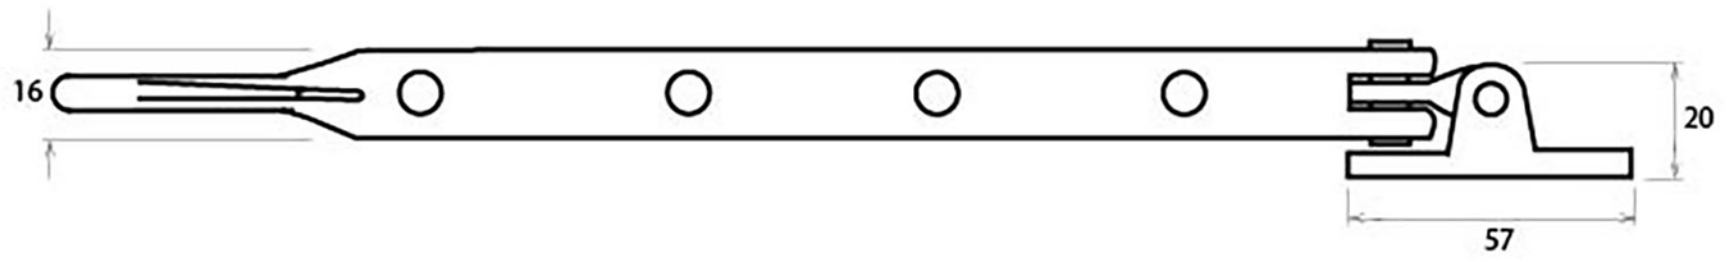

PRODUCT CODE 33606

3/4" (19mm)
x6
gauge 8 (4.2mm)

HANDFORGED
TRADITIONAL
IRONMONGERY

Due to the hand crafted nature of our products all measurements are approximate and should be used as a guide only