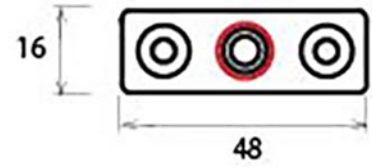

PRODUCT CODE 33606

3/4" (19mm)
x6
gauge 8 (4.2mm)

HANDFORGED
TRADITIONAL
IRONMONGERY

Due to the hand crafted nature of our products all measurements are approximate and should be used as a guide only