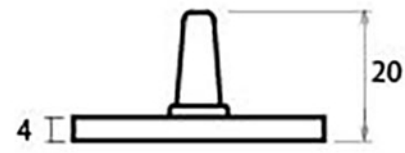

PRODUCT CODE 33606

3/4" (19mm)
x6
gauge 8 (4.2mm)

HANDFORGED
TRADITIONAL
IRONMONGERY

Due to the hand crafted nature of our products all measurements are approximate and should be used as a guide only