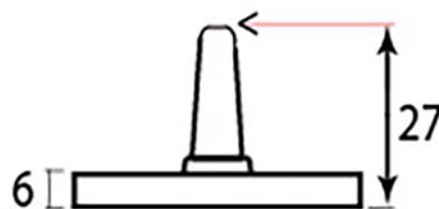

PRODUCT CODE 33607P

3/4" (19mm)  
x2  
gauge 8 (4.2mm)

HANDFORGED  
TRADITIONAL  
IRONMONGERY

Due to the hand crafted nature of our products all measurements are approximate and should be used as a guide only