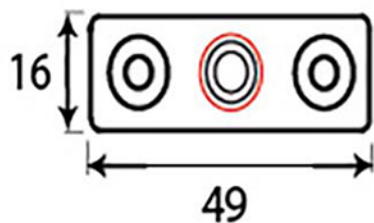

PRODUCT CODE 33607P

3/4" (19mm)  
x2  
gauge 8 (4.2mm)

HANDFORGED  
TRADITIONAL  
IRONMONGERY

Due to the hand crafted nature of our products all measurements are approximate and should be used as a guide only