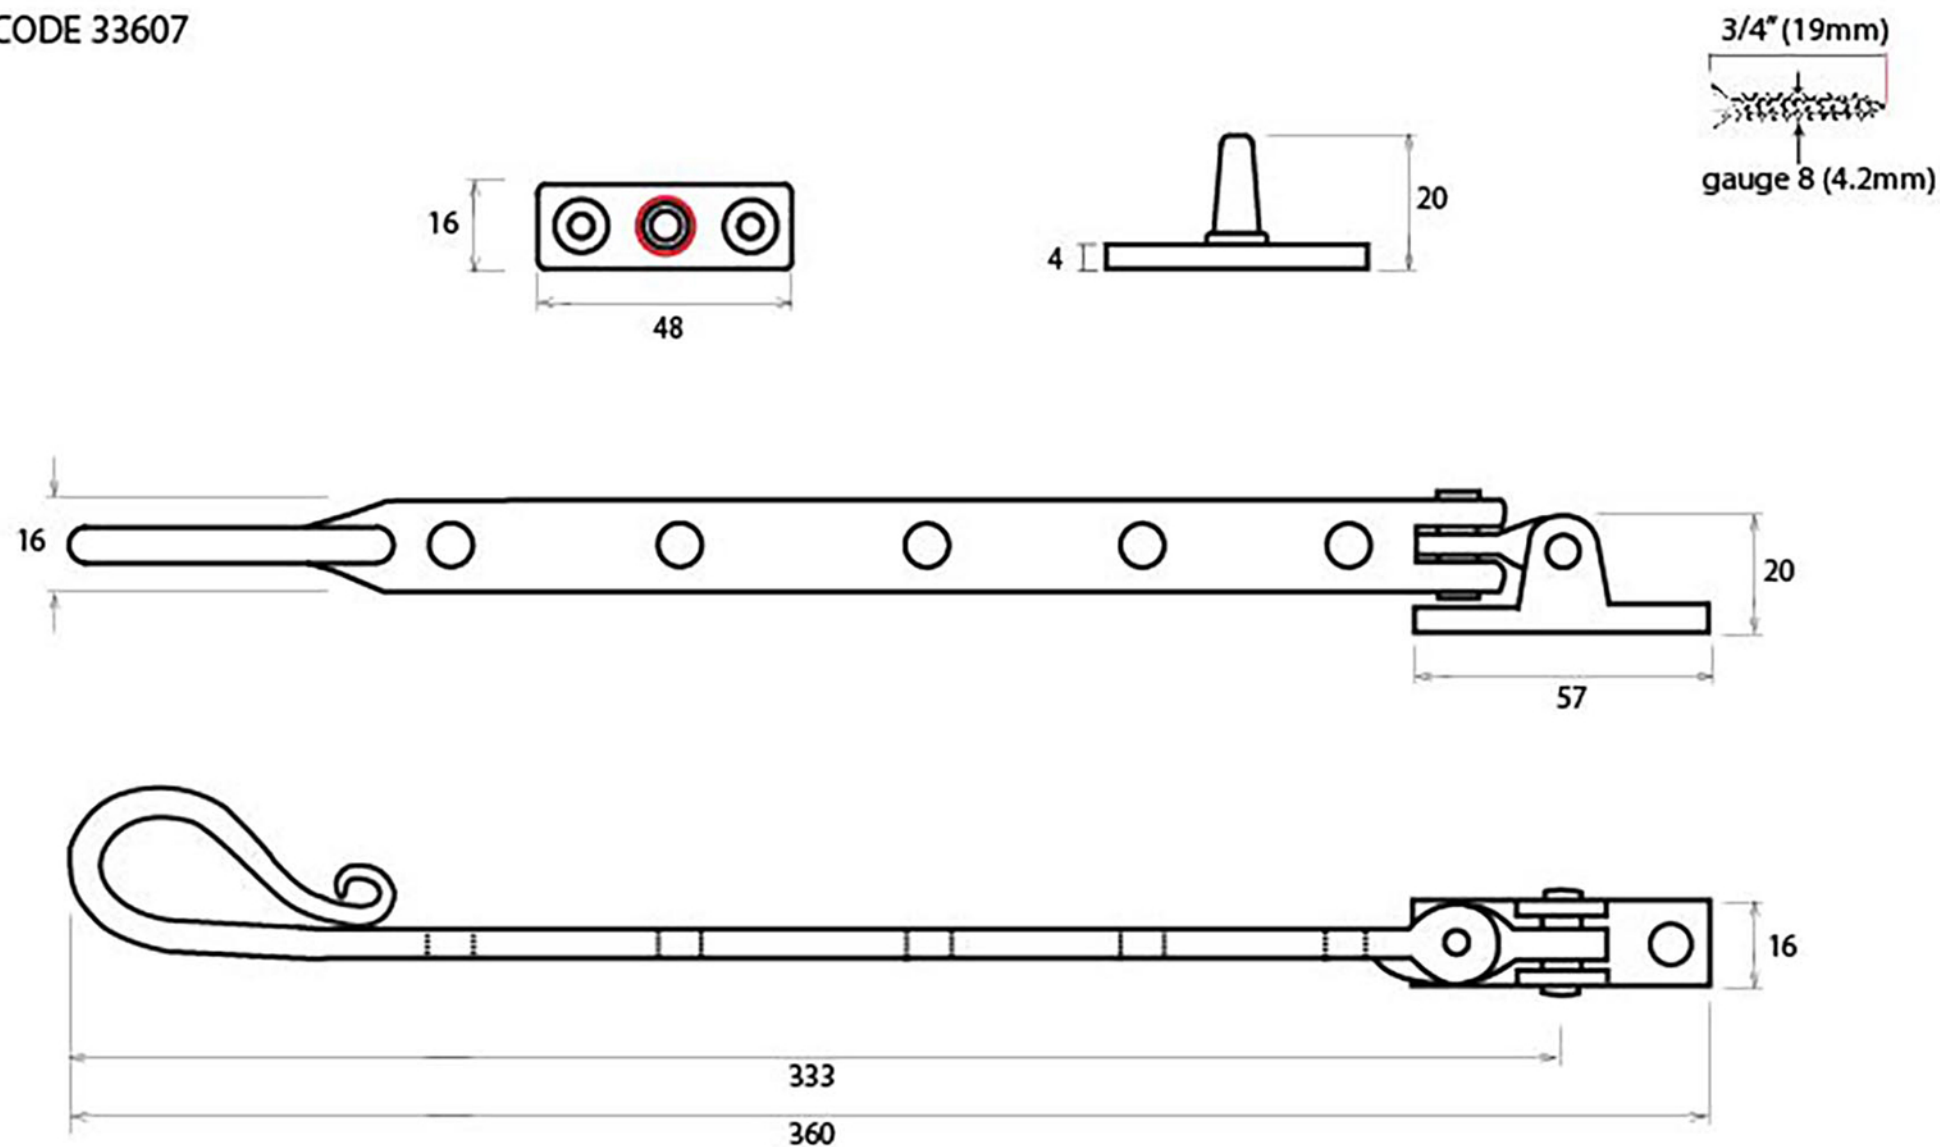

PRODUCT CODE 33607

HANDFORGED  
TRADITIONAL  
IRONMONGERY

Due to the hand crafted nature of our products all measurements are approximate and should be used as a guide only