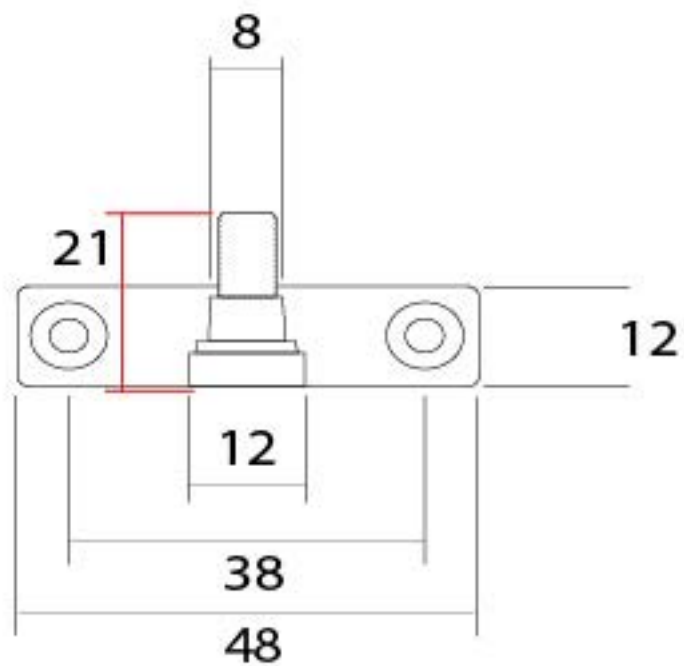

PRODUCT CODE 33614

3/4" (19mm)
x2
gauge 8 (4mm)

HANDFORGED
TRADITIONAL
IRONMONGERY

Due to the hand crafted nature of our products all measurements are approximate and should be used as a guide only