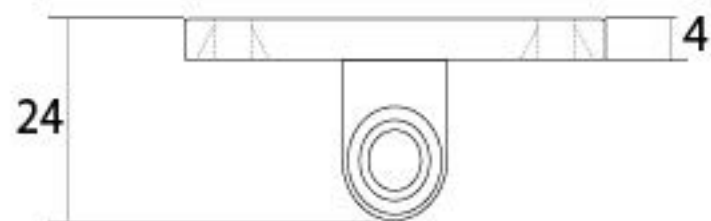

PRODUCT CODE 33614

3/4" (19mm)
x2
gauge 8 (4mm)

HANDFORGED
TRADITIONAL
IRONMONGERY

Due to the hand crafted nature of our products all measurements are approximate and should be used as a guide only