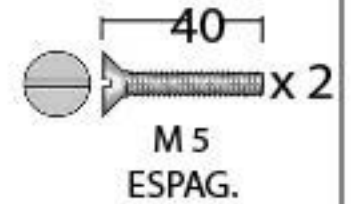

PRODUCT CODE 33620

HANDFORGED
TRADITIONAL
IRON MONGERY

Due to the hand crafted nature of our products all measurements are approximate and should be used as a guide only