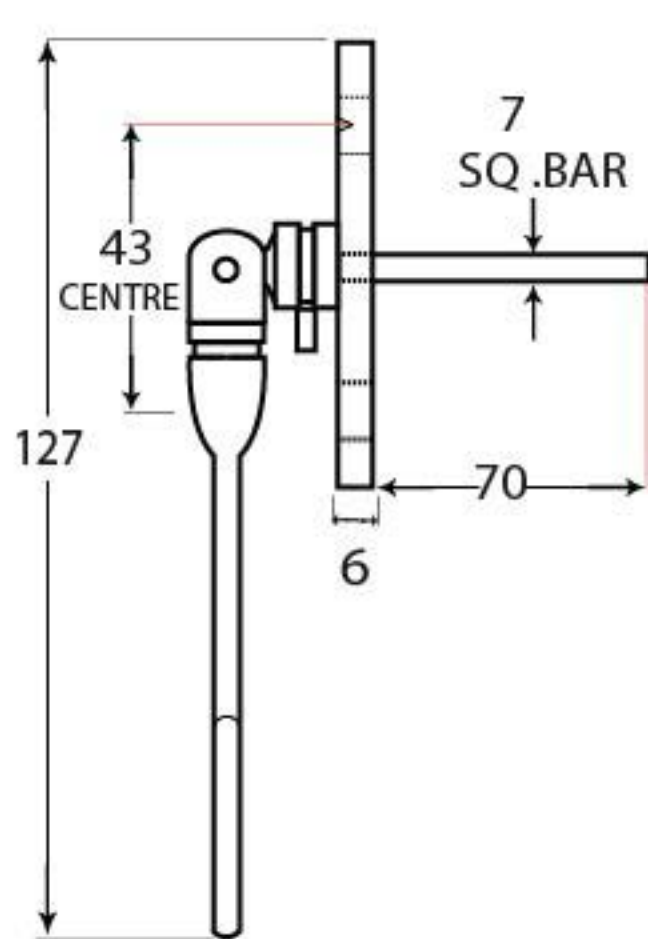

PRODUCT CODE 33620

HANDFORGED
TRADITIONAL
IRON MONGERY

Due to the hand crafted nature of our products all measurements are approximate and should be used as a guide only