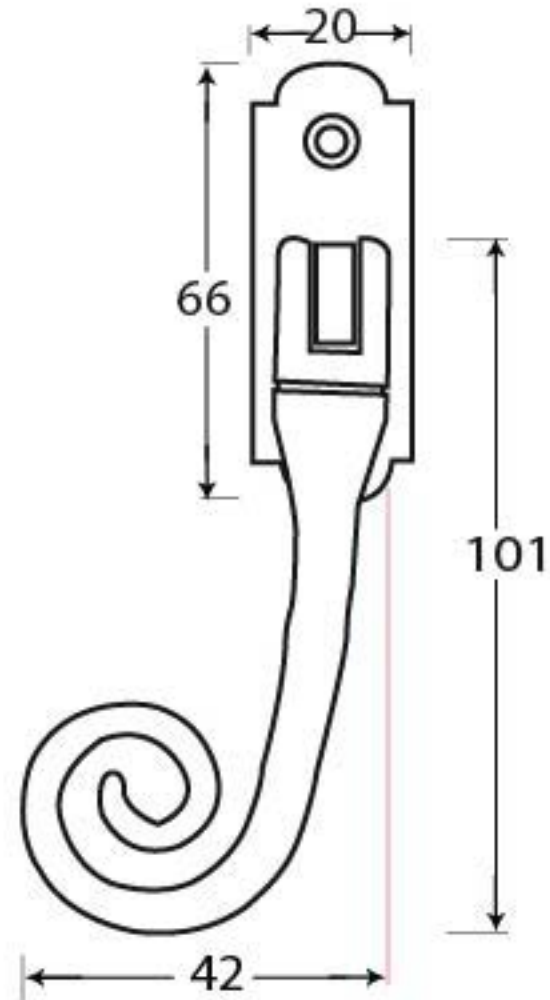

PRODUCT CODE 33620

HANDFORGED
TRADITIONAL
IRON MONGERY

Due to the hand crafted nature of our products all measurements are approximate and should be used as a guide only