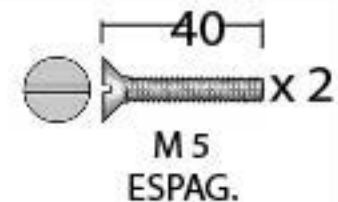

PRODUCT CODE 33621

HANDFORGED
TRADITIONAL
IRON MONGERY

Due to the hand crafted nature of our products all measurements are approximate and should be used as a guide only