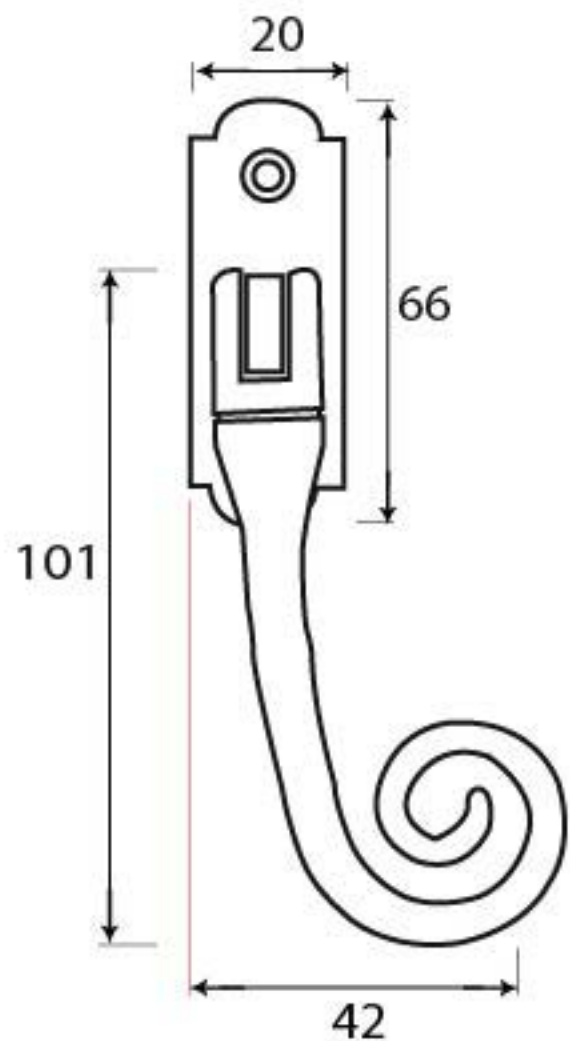

PRODUCT CODE 33621

HANDFORGED
TRADITIONAL
IRON MONGERY

Due to the hand crafted nature of our products all measurements are approximate and should be used as a guide only