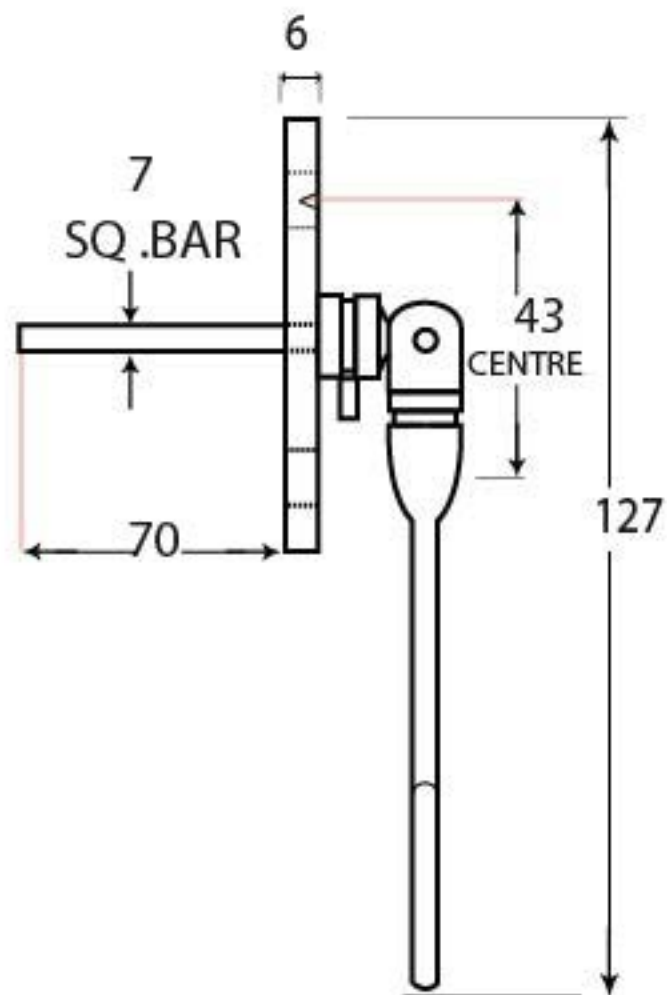

PRODUCT CODE 33621

HANDFORGED
TRADITIONAL
IRON MONGERY

Due to the hand crafted nature of our products all measurements are approximate and should be used as a guide only