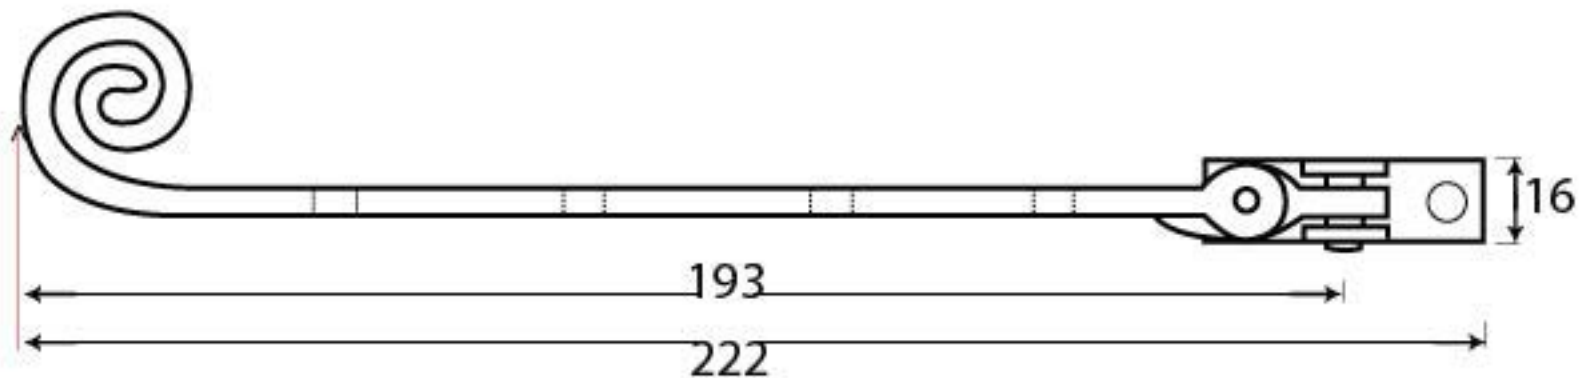

PRODUCT CODE 33630

3/4" (19mm)

gauge 8 (4.2mm)

HANDFORGED
TRADITIONAL
IRON MONGERY

Due to the hand crafted nature of our products all measurements are approximate and should be used as a guide only