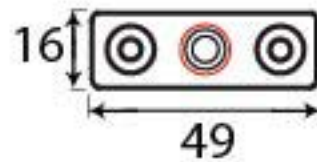

PRODUCT CODE 33630

3/4" (19mm)

gauge 8 (4.2mm)

HANDFORGED
TRADITIONAL
IRON MONGERY

Due to the hand crafted nature of our products all measurements are approximate and should be used as a guide only