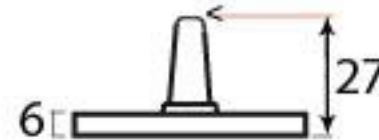

PRODUCT CODE 33630

3/4" (19mm)

gauge 8 (4.2mm)

HANDFORGED
TRADITIONAL
IRON MONGERY

Due to the hand crafted nature of our products all measurements are approximate and should be used as a guide only