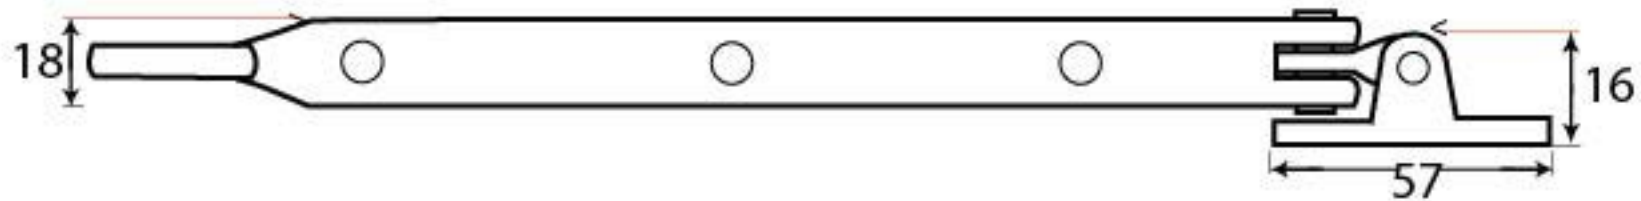

PRODUCT CODE 33630

3/4" (19mm)

gauge 8 (4.2mm)

HANDFORGED
TRADITIONAL
IRON MONGERY

Due to the hand crafted nature of our products all measurements are approximate and should be used as a guide only