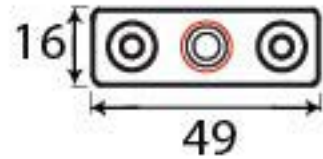

PRODUCT CODE 33631

HANDFORGED  
TRADITIONAL  
IRON MONGERY

Due to the hand crafted nature of our products all measurements are approximate and should be used as a guide only