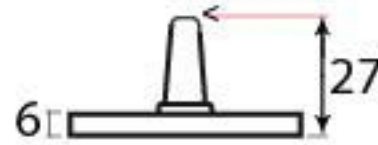

PRODUCT CODE 33631

HANDFORGED  
TRADITIONAL  
IRON MONGERY

Due to the hand crafted nature of our products all measurements are approximate and should be used as a guide only