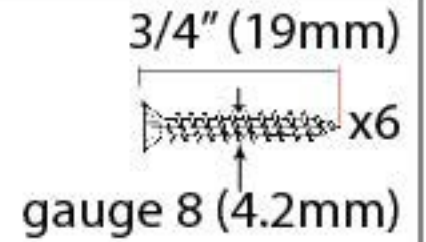

PRODUCT CODE 33631

HANDFORGED  
TRADITIONAL  
IRON MONGERY

Due to the hand crafted nature of our products all measurements are approximate and should be used as a guide only