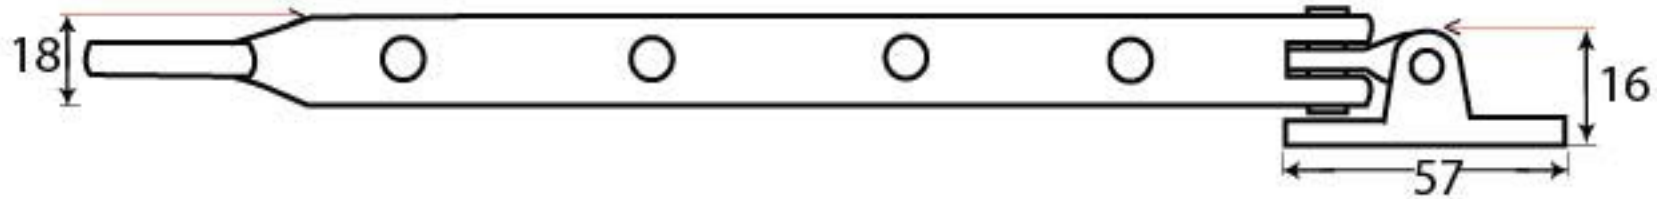

PRODUCT CODE 33631

HANDFORGED  
TRADITIONAL  
IRON MONGERY

Due to the hand crafted nature of our products all measurements are approximate and should be used as a guide only