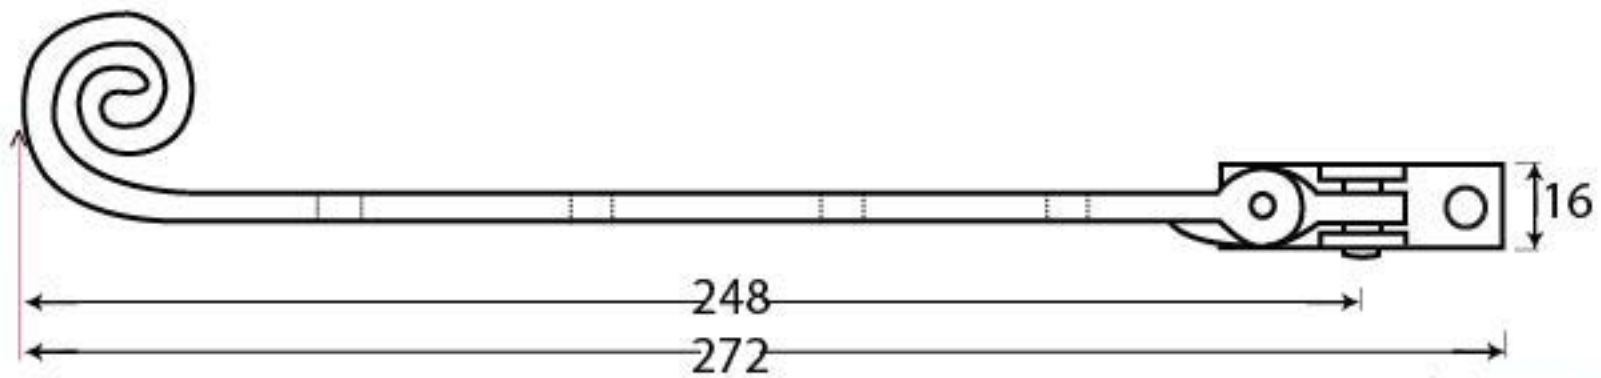

PRODUCT CODE 33631

HANDFORGED  
TRADITIONAL  
IRON MONGERY

Due to the hand crafted nature of our products all measurements are approximate and should be used as a guide only